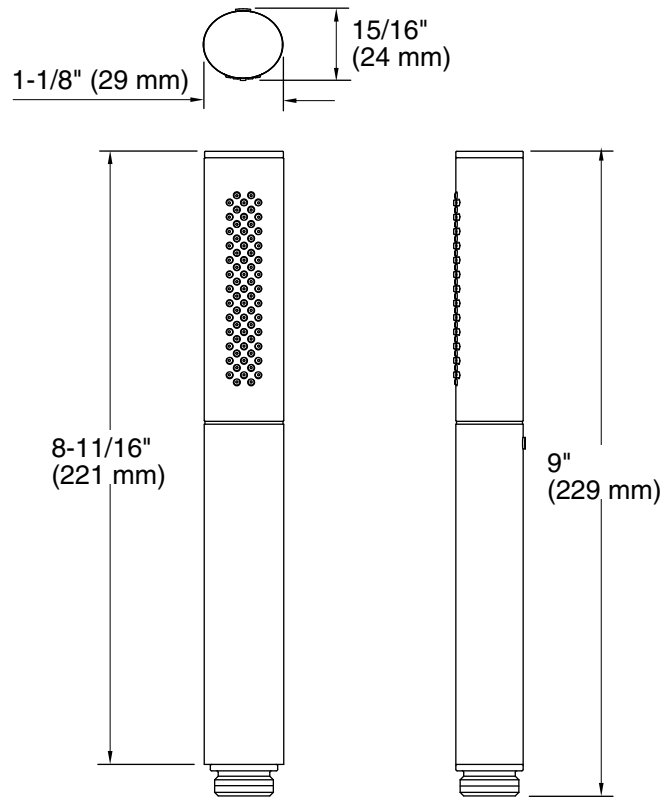

Technical Information

All product dimensions are nominal.

Handshower:

Rated maximum flow: 2 gal/min (7.6 l/min)

Notes

Install this product according to the installation guide.

Plumbing codes require an atmospheric vacuum breaker (such as Kohler Model K-9660) be installed in-line with handshowers. Please consult with local plumbing officials.

Note: Handshower contains flow regulating check valve for backflow prevention.

OBC compliant when installed to the specific requirements of these regulations.