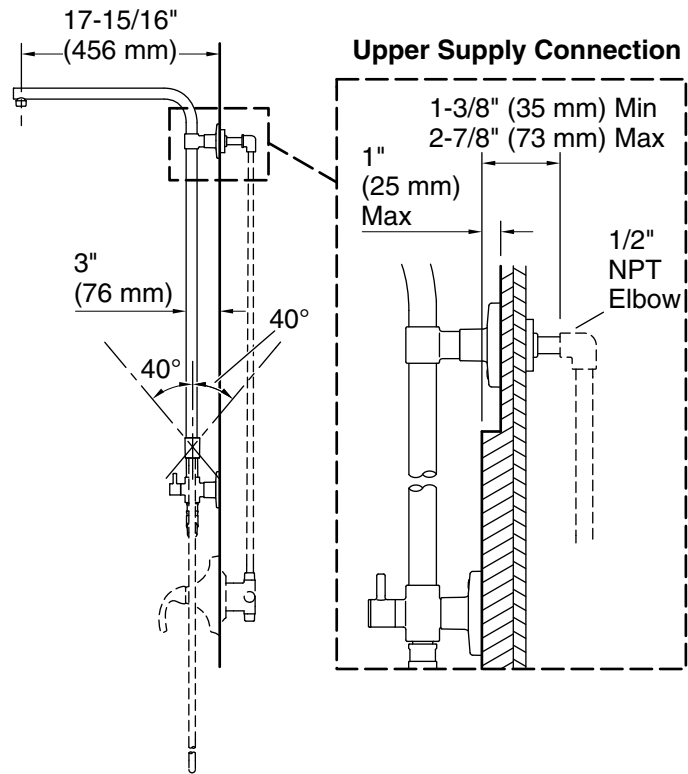

Installation

- Wall-mount.
- Installs in less than 60 minutes without changes to in-wall plumbing (subject to condition of existing installation).

Adapters, Rough-in and Extension Kits

1194630 Range: 2-7/8" (73 mm) - 4" (102 mm)

NOTE: Valve trim and hose illustrated for dimensioning only, not included in the product.

Technical Information

All product dimensions are nominal.

Drain included: No

Notes

Install this product according to the installation guide.

Order deep roughing-in kit if the distance from the elbow to the finished wall surface is between 2-7/8" (73 mm) to 4" (102 mm).

Order shallow roughing-in kit if the distance from the elbow to the finished wall surface is less than 1-3/8" (35 mm).

A 3" (76 mm) escutcheon/mounting collar is supplied to fit a 1" (25 mm) to 1-1/4" (32 mm) supply connection hole diameter. Order large escutcheon/mounting collar kit if the supply connection hole diameter is between 1-1/4" (32 mm) to 2-1/4" (57 mm).