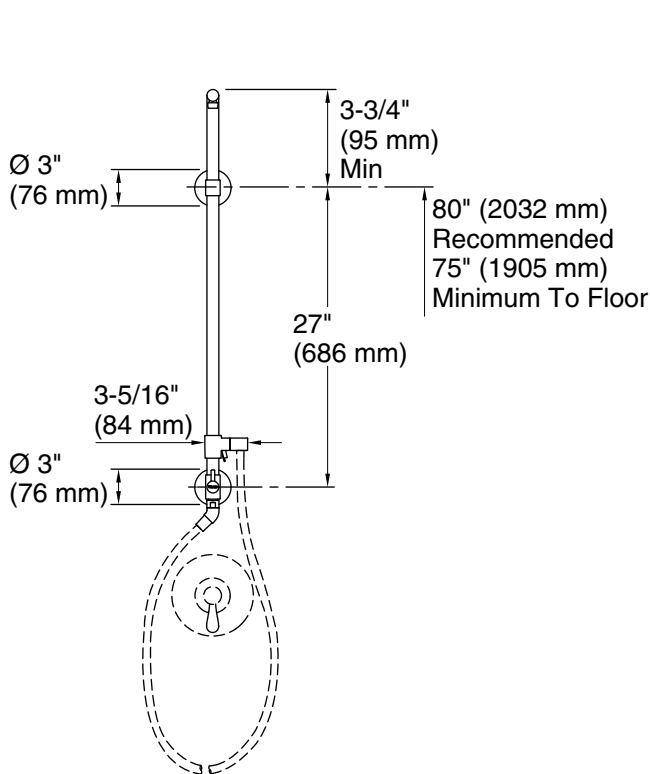

Installation

- Wall-mount.
- Installs in less than 60 minutes without changes to in-wall plumbing (subject to condition of existing installation).

Adapters, Rough-in and Extension Kits

1194630 Range: 2-7/8" (73 mm) - 4" (102 mm)

Optional Products/Accessories

- K-8593 72" Shower Hose
- K-9514 60" Shower Hose
- K-45981 72" ribbon hose
- K-45982 60" ribbon hose
- 1194630 1/2" NPT Deep Rough-in Kit
- 1187917 1/2" NPT Shallow Rough-in Kit
- 1194302 Large Escutcheon/Mounting Collar Kit

NOTE: Valve trim and hose illustrated for dimensioning only, not included in the product.

Technical Information

All product dimensions are nominal.

Drain included: No

Notes

Install this product according to the installation guide.

A 3" (76 mm) escutcheon/mounting collar is supplied to fit a 1" (25 mm) to 1-1/4" (32 mm) supply connection hole diameter. Order large escutcheon/mounting collar kit if the supply connection hole diameter is between 1-1/4" (32 mm) to 2-1/4" (57 mm).