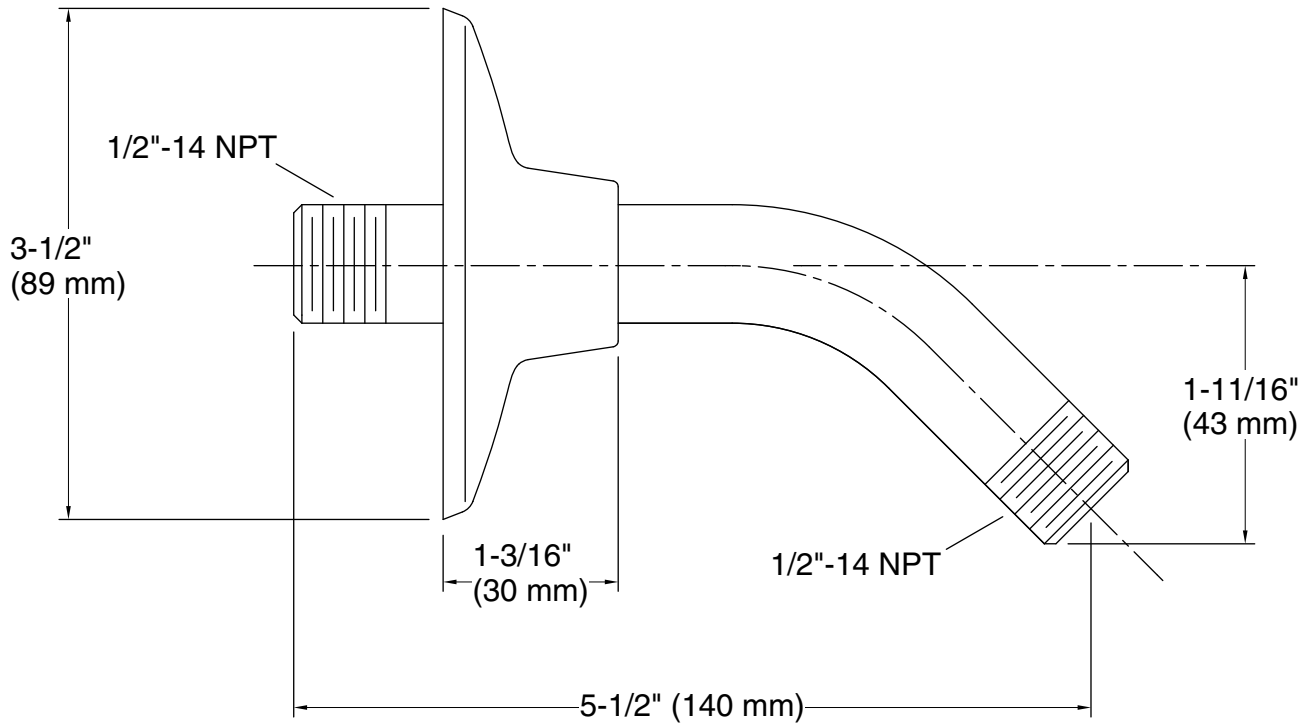

Technical Information

All product dimensions are nominal.

Notes

Measure your actual product for roughing-in details.