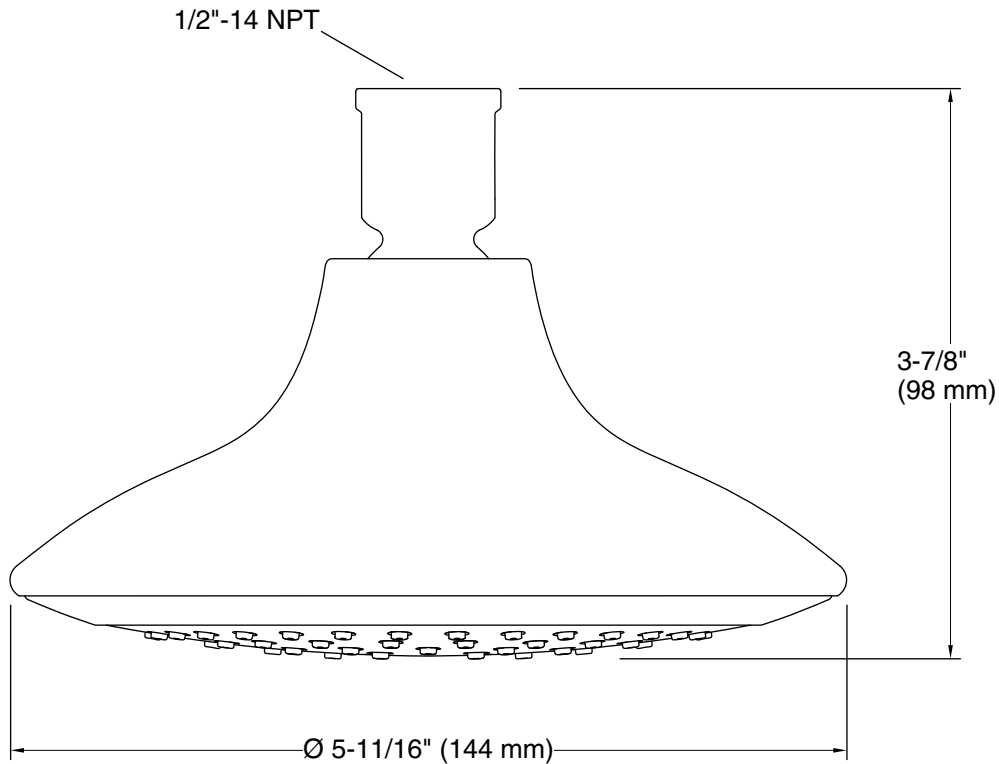

Installation

- 1/2" - 14 NPT connection.

Recommended Products/Accessories

- K-7397 Shower Arm and Flange
- K-45129 Shower Arm and Flange
- K-23723 Faucet cleaner

Codes/Standards

- ASME A112.18.1/CSA B125.1
- DOE - Energy Policy Act 1992

Technical Information

All product dimensions are nominal.

Showerhead/Body Spray:

Rated maximum flow: 2.5 gal/min (9.5 l/min)

Notes

Install this product according to the installation guide.