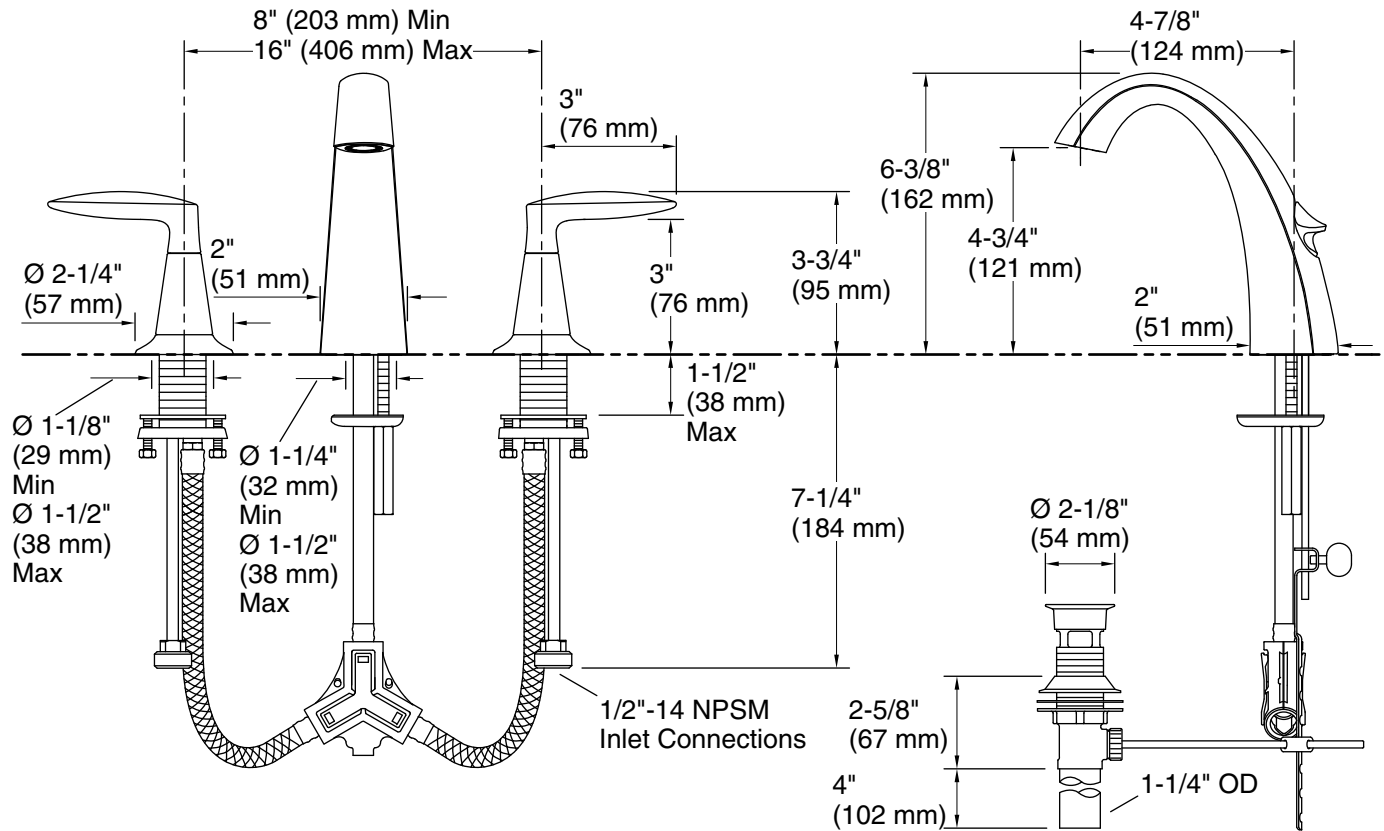

Features

- Two lever handles allow for both volume and temperature control.
- Includes metal pop-up drain with 1-1/4" tailpiece.
- 1.2 gpm (4.5 lpm) maximum flow rate at 60 psi (4.14 bar).
- 4-1/2" (114 mm) spout reach.
- KOHLER ceramic disc valves exceed industry longevity standards for a lifetime of durable performance.
- Quick-Connect hose connections make widespread faucet installation a snap.
- Coordinates with Alteo faucets, accessories, and showering components to complete your bathroom.

Material

- Premium metal construction for durability and reliability.
- KOHLER finishes resist corrosion and tarnishing.

Installation

- Handles are preassembled on valves to simplify installation.
- For 8" - 16" (203 - 406 mm) centers.

Recommended Products/Accessories

- K-23726 Drain treatment
- K-23723 Faucet cleaner

ADA **CSA B651** **OBC**

Codes/Standards

ASME A112.18.1/CSA B125.1
NSF/ANSI 61
NSF/ANSI 372
All applicable US Federal and State material regulations
DOE - Energy Policy Act 1992
EPA WaterSense®
California Energy Commission (CEC)
ADA
ICC/ANSI A117.1
CSA B651
OBC

Technical Information

All product dimensions are nominal.

Faucet:

Flow rate: 1.2 gal/min (4.5 l/min)

Pressure: 60 psi (4.1 bar)

Drain included: Yes

Spout:

Spout reach: 4-7/8" (124 mm)