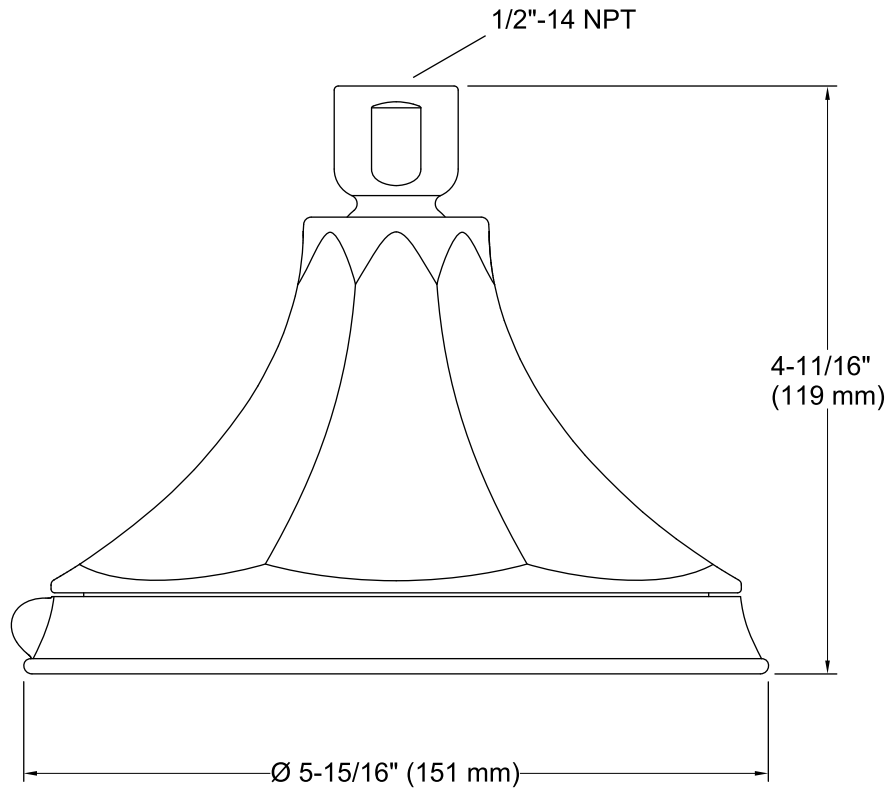

Features

- MasterClean™ spray nozzles prohibit mineral build-up.
- 72 individual spray nozzles.
- Multi-function showerhead delivers wide, full coverage spray, aerated spray and massage spray.
- Complements Memoirs® Suite
- 2.5 gal/min (9.5 l/min) flow rate.

Installation

- 1/2" - 14 NPT connection.

Recommended Replacements

- This product is replaced by 22169.

Recommended Products/Accessories

K-7397 Shower Arm and Flange

Codes/Standards

ASME A112.18.1/CSA B125.1
DOE - Energy Policy Act 1992

Technical Information

All product dimensions are nominal.

Drain included: No

Showerhead/Body Spray:

Rated maximum flow: 2.5 gal/min (9.5 l/min)

Notes

Install this product according to the installation guide.