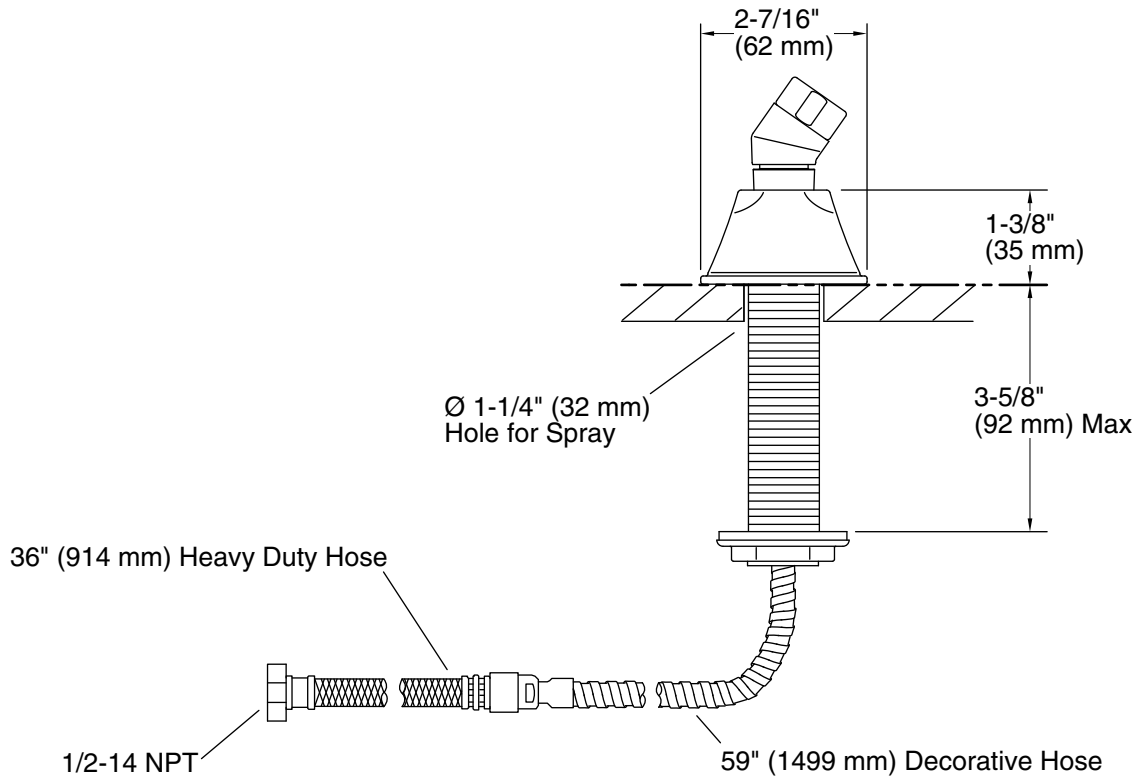

Features

- Includes Polished Chrome handshower hose.
- For use with a handshower (sold separately).
- Coordinates with Memoirs faucets and accessories.

Material

- Brass construction.
- KOHLER finishes resist corrosion and tarnishing.

Installation

- Deck- or bath-mount.

Recommended Products/Accessories

79583 Roughing-in Kit for Deck-Mount Handshowers
K-23723 Faucet cleaner

Codes/Standards

None Applicable

KOHLER® Faucet Lifetime Limited Warranty

Technical Information

All product dimensions are nominal.

Notes

Install this product according to the installation guide.