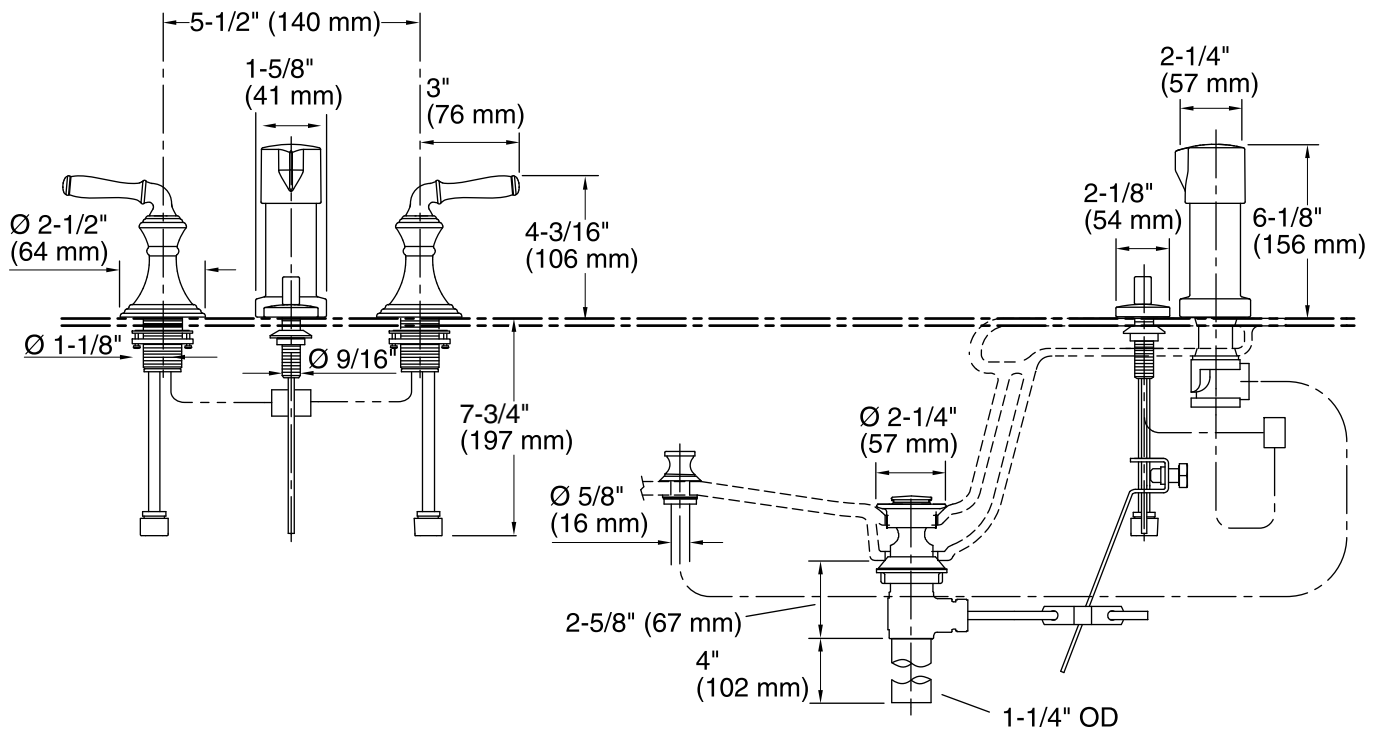

#### Features

- Devonshire faucets offer decorative styling and versatility for any bathroom.
- Solid brass construction ensures years of reliable performance.
- Finger tight hoses allow installation on 8" to 16" centers.
- Lever handles.
- Pop-up drain with 1-1/4" tailpiece.
- Fixture-mount transfer valve/vacuum breaker with vertical spray.

### Technical Information

All product dimensions are nominal.