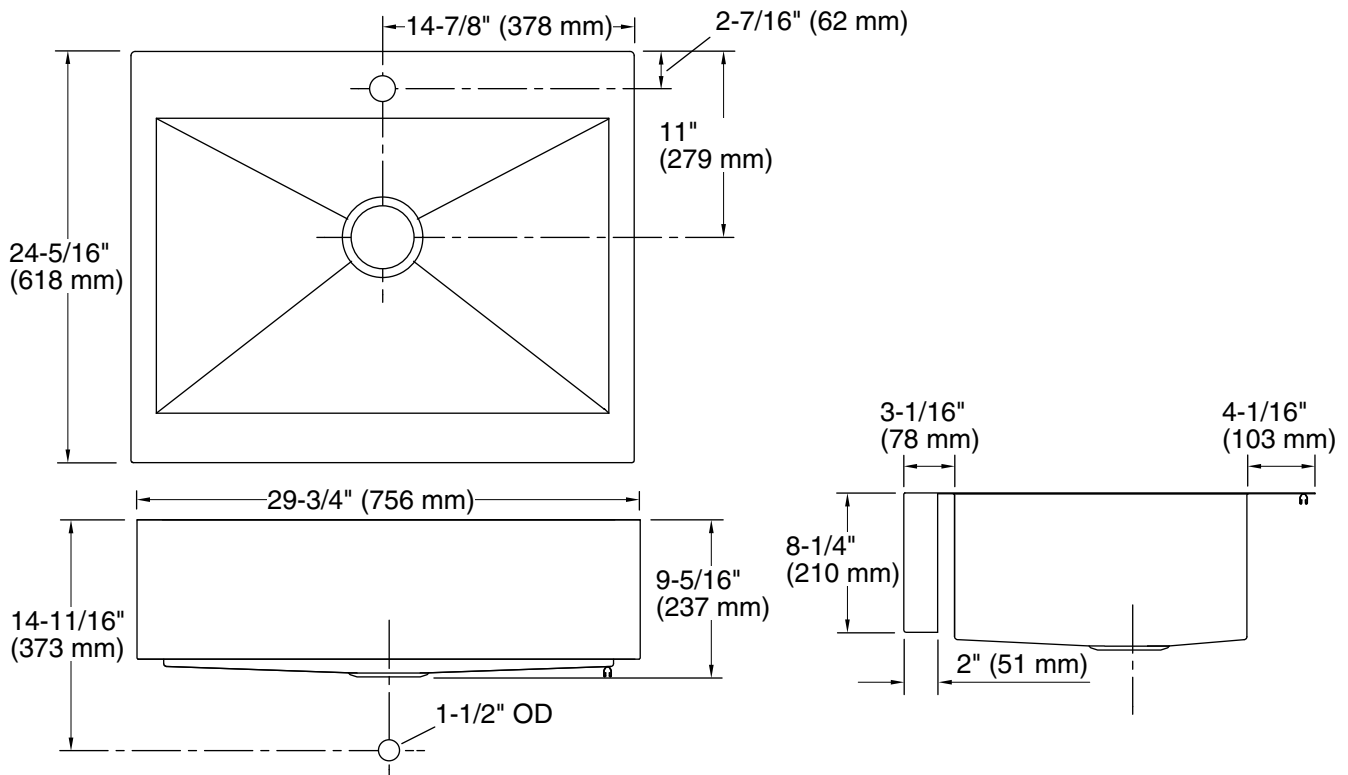

Features

- 30-inch minimum base cabinet width.
- Single bowl.
- 9" (229 mm) depth provides generous workspace.
- Self-Trimming apron overlaps the cabinet face for easy installation.
- Apron height allows sink to be used in most standard cabinetry or retrofitted to existing standard cabinetry.
- Single faucet hole.
- Rear drain increases workspace in the sink and storage space underneath.
- SilentShield® sound-absorption technology offers quieter performance.
- Includes installation hardware and compatibility template.

ASME A112.19.3/CSA B45.4

Lifetime Limited Warranty for KOHLER® Stainless Steel Sinks

See website for detailed warranty information.

Technical Information

All product dimensions are nominal.

Bowl configuration:	Single
Installation:	Top-mount
Min. base cabinet width:	30" (762 mm)
Bowl area (Only):	Length: 26-1/2" (673 mm) Width: 17-3/16" (437 mm) Bowl depth: 9" (229 mm)
Number of deck holes:	1
Faucet hole(s):	1-7/16" (37 mm)
Drain hole:	3-5/8" (92 mm)
Template:	1166716-7, required, included 1178341, required, included

IMPORTANT! The distance from the top edge of the cabinet to the top of the cabinet door must be at least 8-7/8" (214 mm) to install this sink.