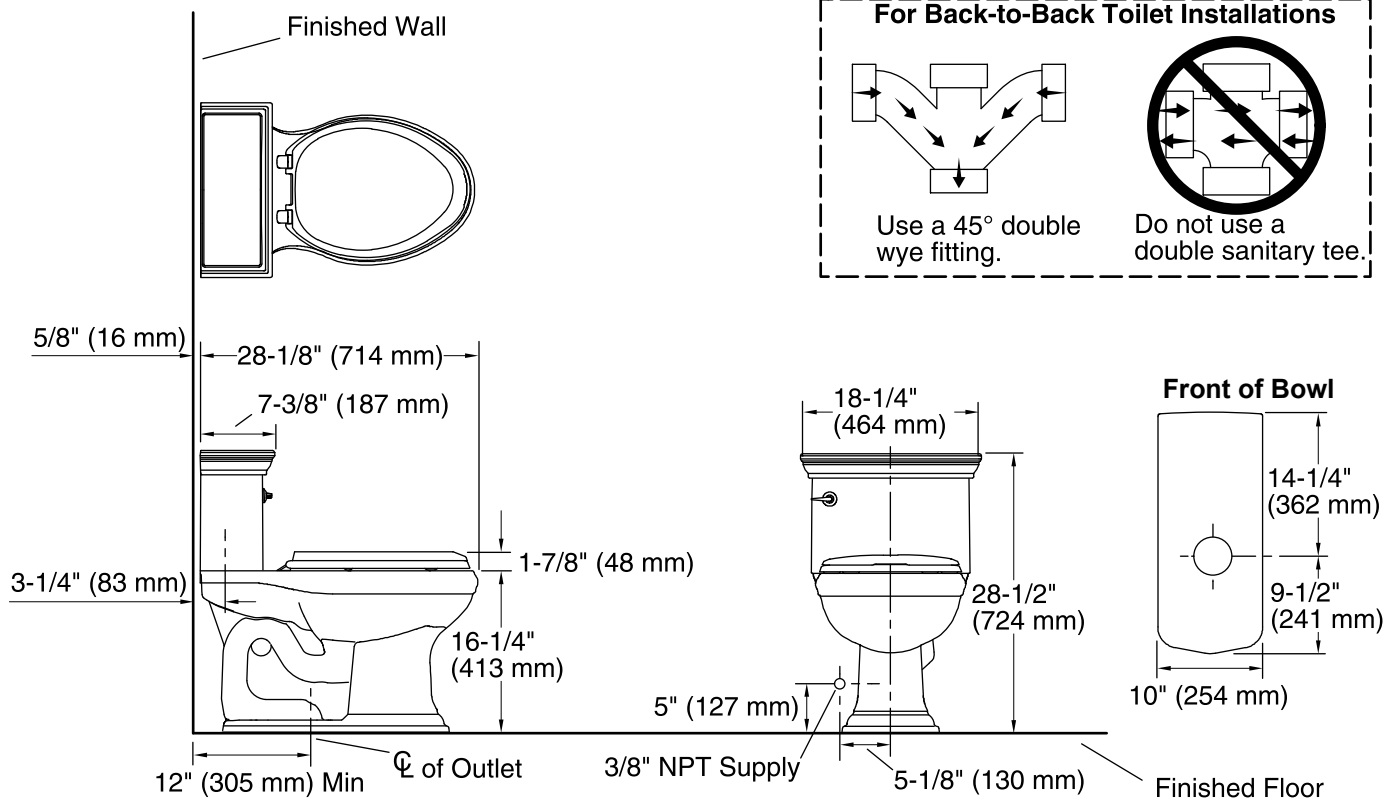

Features

- One-piece toilets integrate the tank and bowl into a seamless, easy-to-clean design.
- Elongated bowl offers added room and comfort.
- Comfort Height® feature offers chair-height seating that makes sitting down and standing up easier for most adults.
- 1.28 gallons per flush (gpf).
- Standard left-hand trip lever included.
- Glenbury™ Quiet-Close™ seat with Quick-Release™ functionality allows seat to close quietly and quickly unlatch from the toilet for easy removal and convenient cleaning.
- Coordinates with other products in the Memoirs collection.

Installation

- Standard 12-inch rough-in.
- Supply line not included.

Water Conservation & Rebates

- WaterSense® toilets meet strict EPA flushing guidelines, including using at least 20 percent less water than 1.6-gallon toilets.
- Eligible for consumer rebates in some municipalities.

Technical Information

All product dimensions are nominal.

Toilet type:	One-piece, Floor-mount
Waste Outlet:	Floor
Bowl shape:	Elongated
Flush type:	AquaPiston®
Seat hinge type:	Quiet-Close™, Quick-Release™
Trap passageway:	2-1/8" (54 mm)
Water Consumption	
Full:	1.28 gpf (4.8 lpf)
Water surface size:	11" x 8-3/4" (279 mm x 222 mm)
Rim to water surface:	6" (152 mm)
Rough-in:	12" (305 mm)
Seat-mounting holes:	5-1/2" (140 mm)

Notes

Install this product according to the installation instructions.

For back-to-back toilet installations: Use only a 45° double wye fitting.

ADA, OBC, CSA B651 compliant when installed to the specific requirements of these regulations.