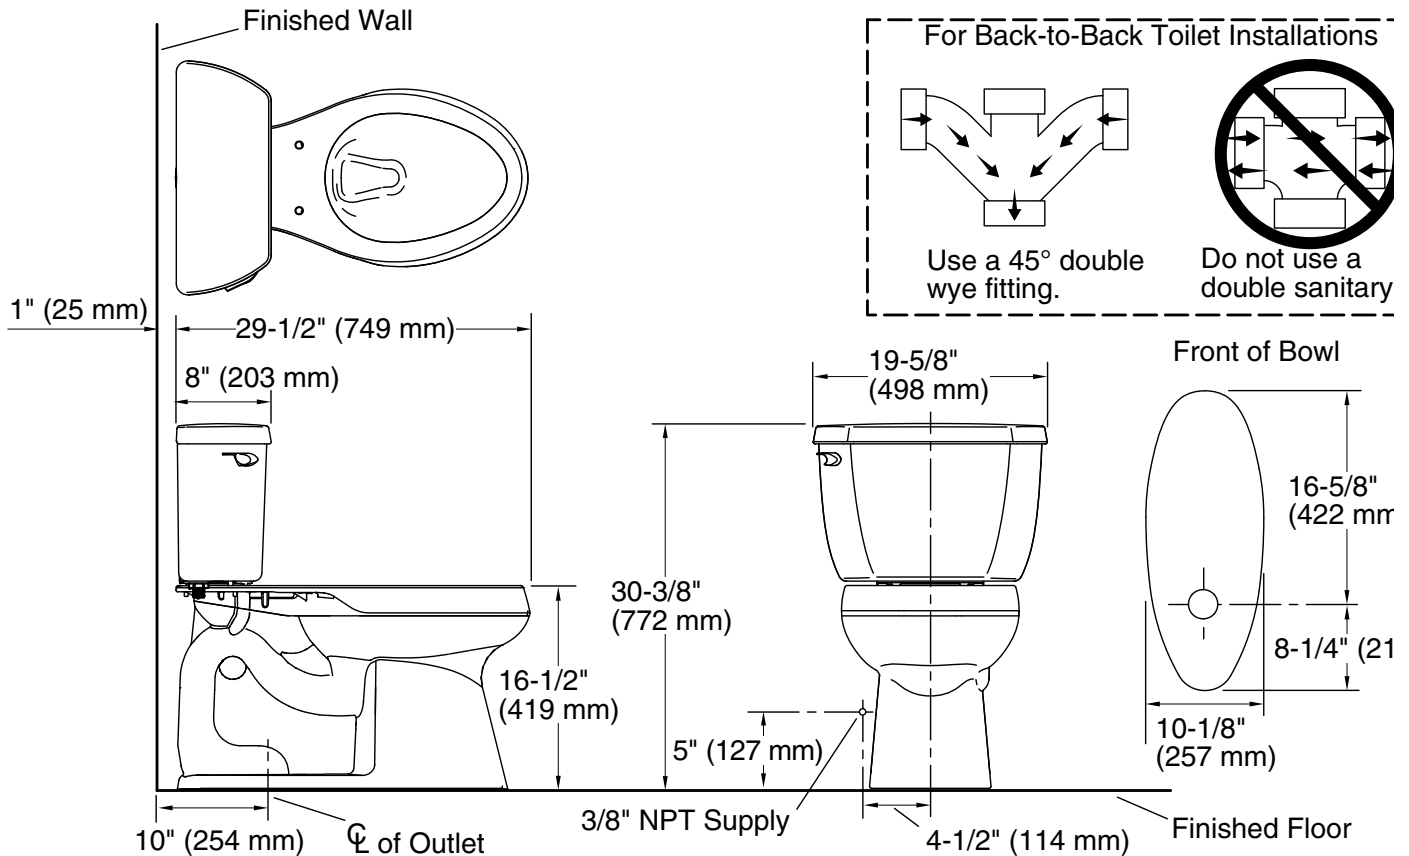

Installation

- 10" (254 mm) rough-in.
- Three-bolt quick-connect installation.
- Seat and supply line sold separately.

Water Conservation & Rebates

- Eligible for consumer rebates in some municipalities.

Included Components

Product consists of:

- K-4373 Elongated chair height toilet bowl
- K-4436 Toilet tank, 1.28 gpf

Additional Components:

- Bolt cap accessory pack
- Tank accessory pack
- Tank cover
- Trip lever

Two-piece elongated 1.28 gpf chair height toilet

K-3713

Technical Information

All product dimensions are nominal.

Toilet type:	Two-piece, Floor-mount
Waste Outlet:	Floor
Bowl shape:	Elongated
Flush type:	Class Five®
Trap passageway:	2-1/8" (54 mm)
Water Consumption	
Full:	1.28 gpf (4.8 lpf)
Water surface size:	11-3/8" x 8" (289 mm x 203 mm)
Rim to water surface:	5-7/8" (149 mm)
Rough-in:	10" (254 mm)
Seat-mounting holes:	5-1/2" (140 mm)

Notes

Install this product according to the installation instructions.

For back-to-back toilet installations: Use only a 45° double wye fitting.

ADA, OBC, CSA B651 compliant when installed to the specific requirements of these regulations.