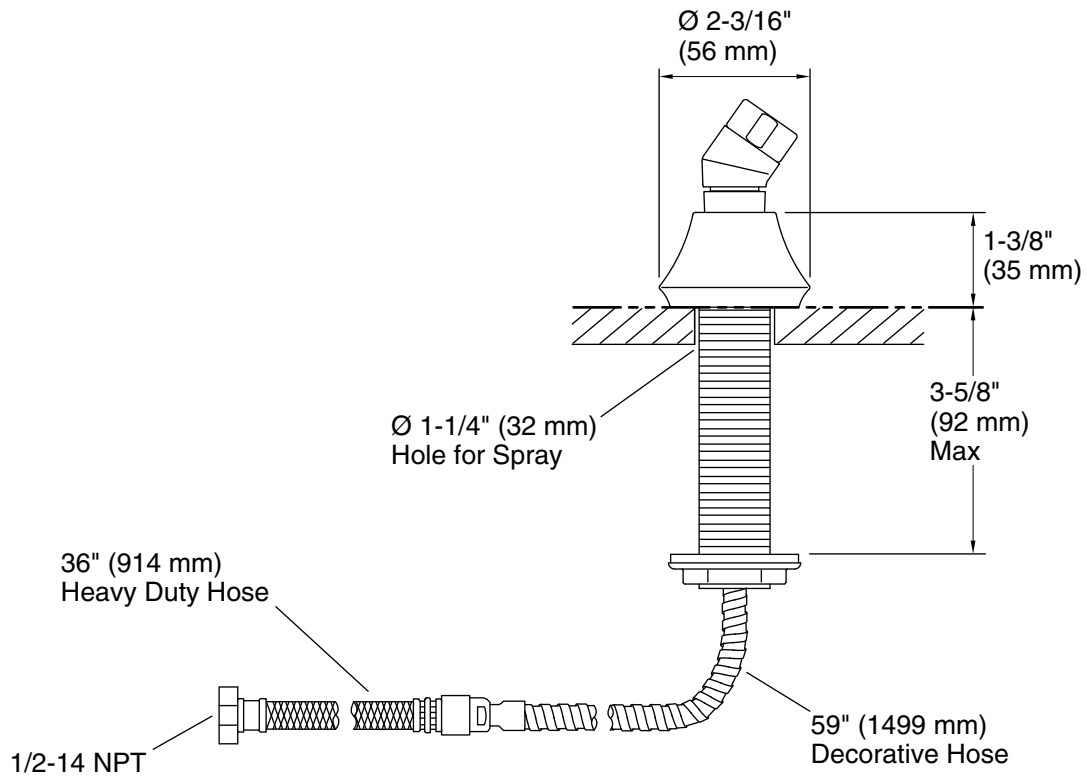

Features

- Includes Polished Chrome handshower hose.
- For use with a handshower (sold separately).
- Coordinates with Forté® faucets, accessories, and showering components to complete your bathroom.

Material

- Brass construction.
- KOHLER finishes resist corrosion and tarnishing.

Installation

- Deck- or bath-mount.

Recommended Products/Accessories

79583 Roughing-in Kit for Deck-Mount Handshowers
K-23723 Faucet cleaner

Technical Information

All product dimensions are nominal.

Notes

Install this product according to the installation guide.