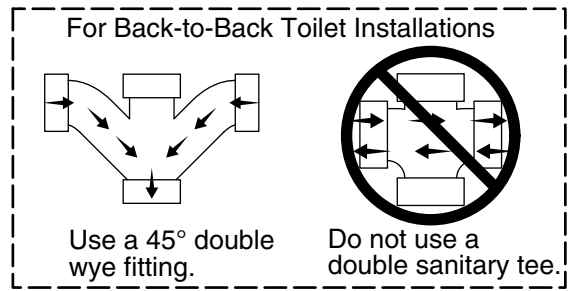

### Technical Information

All product dimensions are nominal.

Toilet type:	Two-piece, Floor-mount
Waste Outlet:	Wall
Bowl shape:	Elongated
Flush type:	Pressure Assisted
Trap passageway:	2-1/4" (57 mm)
Water surface size:	12" x 10" (305 mm x 254 mm)
Rim to water surface:	7" (178 mm)
Rough-in:	4" (102 mm)
Seat-mounting holes:	5-1/2" (140 mm)