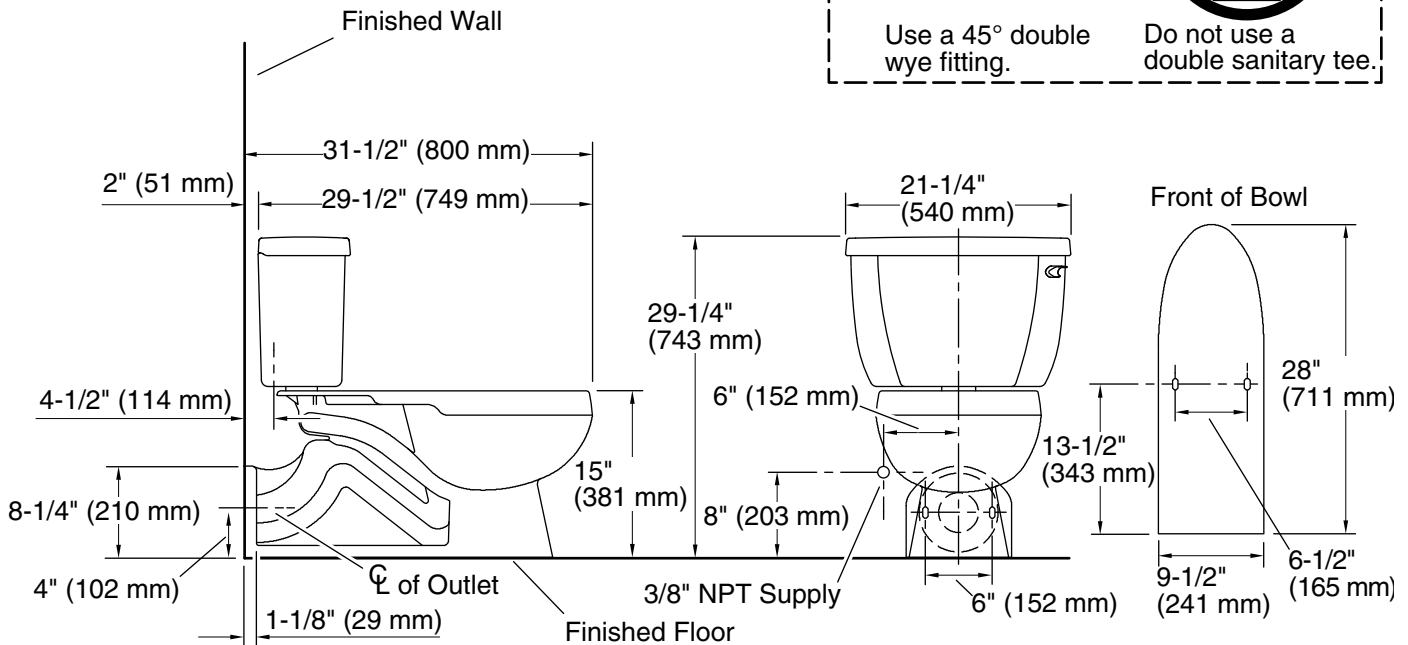

### Features

- Vitreous china.
- Elongated bowl.
- Equipped with Sloan FLUSHMATE® – Sloan® Valve Company.
- Polished chrome trip lever.
- Rear outlet.
- 12" (305 mm) x 10" (254 mm) water area.
- 4" (102 mm) rough-in.
- 1.6 gpf (6.0 lpf)
- 31-1/2" (800 mm) x 21-1/4" (540 mm) x 29-1/4" (743 mm).

### Technical Information

All product dimensions are nominal.

Toilet type:	Two-piece, Floor-mount
Waste Outlet:	Wall
Bowl shape:	Elongated
Flush type:	Pressure Assisted
Trap passageway:	2-1/4" (57 mm)
Water surface size:	12" x 10" (305 mm x 254 mm)
Rim to water surface:	7" (178 mm)
Rough-in:	4" (102 mm)
Seat-mounting holes:	5-1/2" (140 mm)

### Notes

Install this product according to the installation instructions.

For back-to-back toilet installations: Use only a 45° double wye fitting.