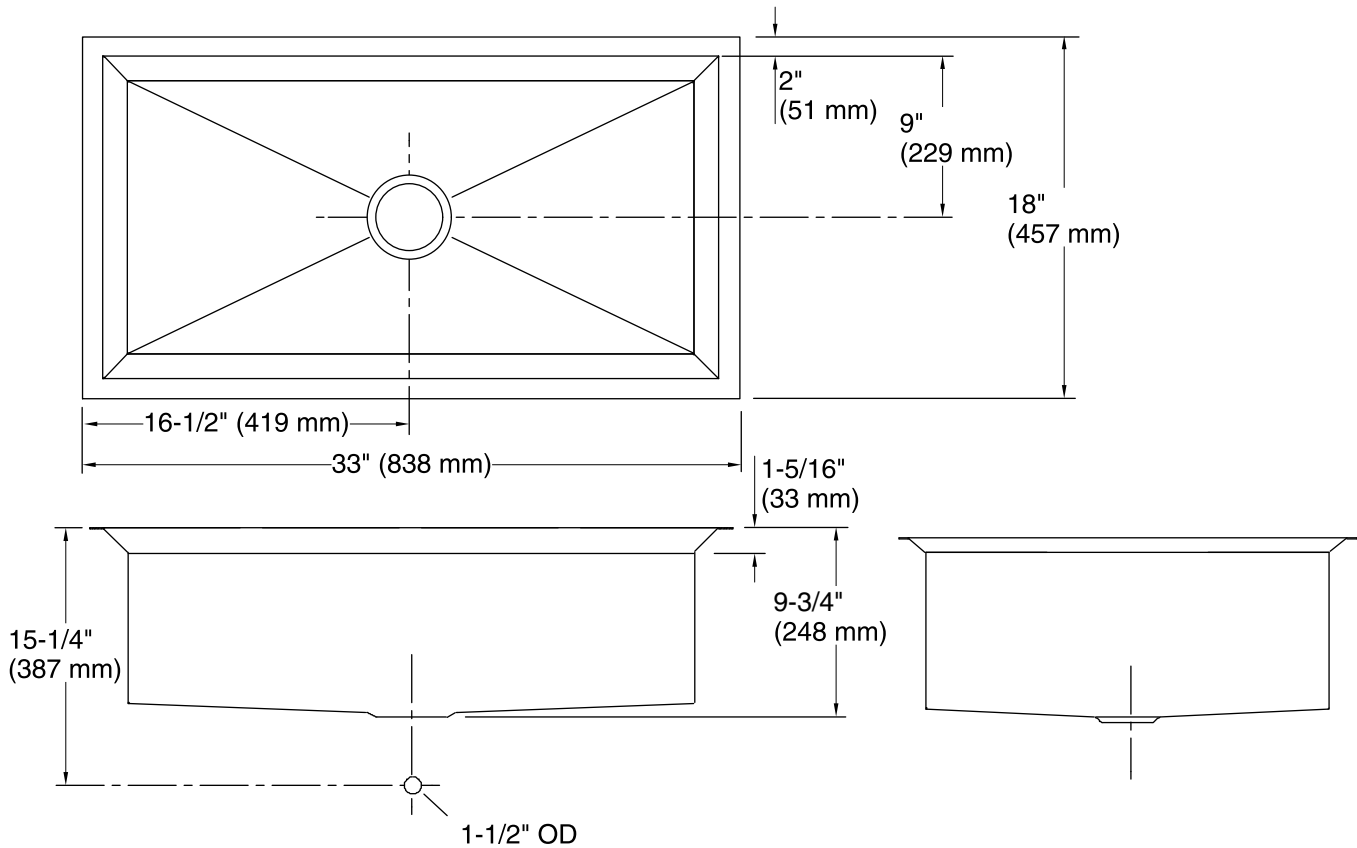

## Features

- Part of K-3158-NA
- Constructed of 16-gauge stainless steel
- 33"L x 18"W
- Basin depth: 9"
- Single-basin design
- Undercounter installation
- No faucet holes
- SilentShield™ sound-absorption technology
- Please order the K-3158-NA sink which includes the following:  
sink and sink rack

## Technical Information

All product dimensions are nominal.

Bowl configuration:	Single
Installation:	Under-mount
Min. base cabinet width:	36" (914 mm)
Bowl area (Only):	Length: 29" (737 mm) Width: 14" (356 mm) Bowl depth: 9-1/2" (241 mm)
Drain hole:	3-5/8" (92 mm)
Template:	1021992-7, required, included