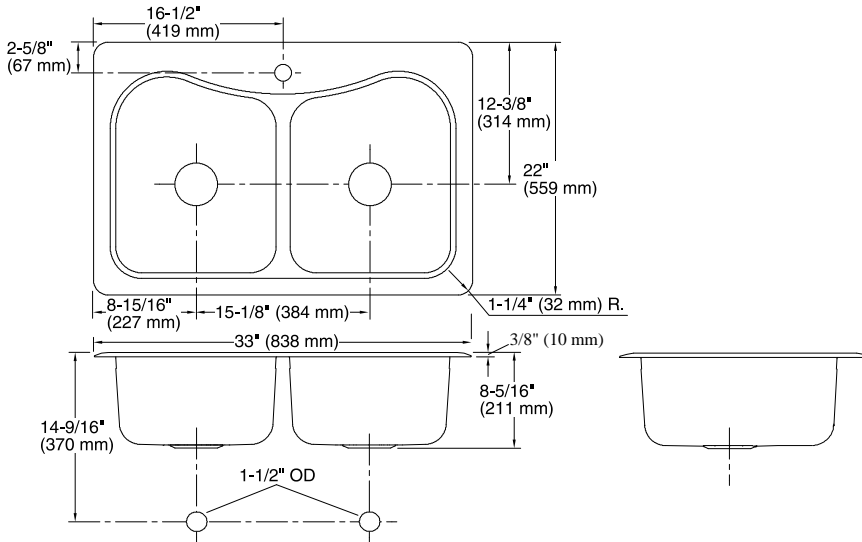

### Features

- 36-inch minimum base cabinet width.
- Double-equal bowls.
- 8" (203 mm) depth.
- Single faucet hole.
- SilentShield® sound-absorption technology offers quieter performance.
- Includes hardwood cutting board.
- Includes installation hardware.

### Technical Information

All product dimensions are nominal.

- Bowl configuration: Double equal
- Installation: Top-mount
- Cutout: Top-mount, 32-1/2" x 21-1/2" (826 mm x 546 mm) with 1" (25 mm) radius corners
- Min. base cabinet width: 36" (914 mm)
- Bowl area (Left):  
 Length: 17-1/16" (433 mm)  
 Width: 13-15/16" (354 mm)  
 Bowl depth: 8-5/16" (211 mm)  
 Water depth: 8" (203 mm)
- Bowl area (Right):  
 Length: 17-1/16" (433 mm)  
 Width: 13-15/16" (354 mm)  
 Bowl depth: 8-5/16" (211 mm)  
 Water depth: 8" (203 mm)
- Number of deck holes: 1
- Faucet hole(s): 1-7/16" (37 mm)
- Drain hole: 3-5/8" (92 mm)