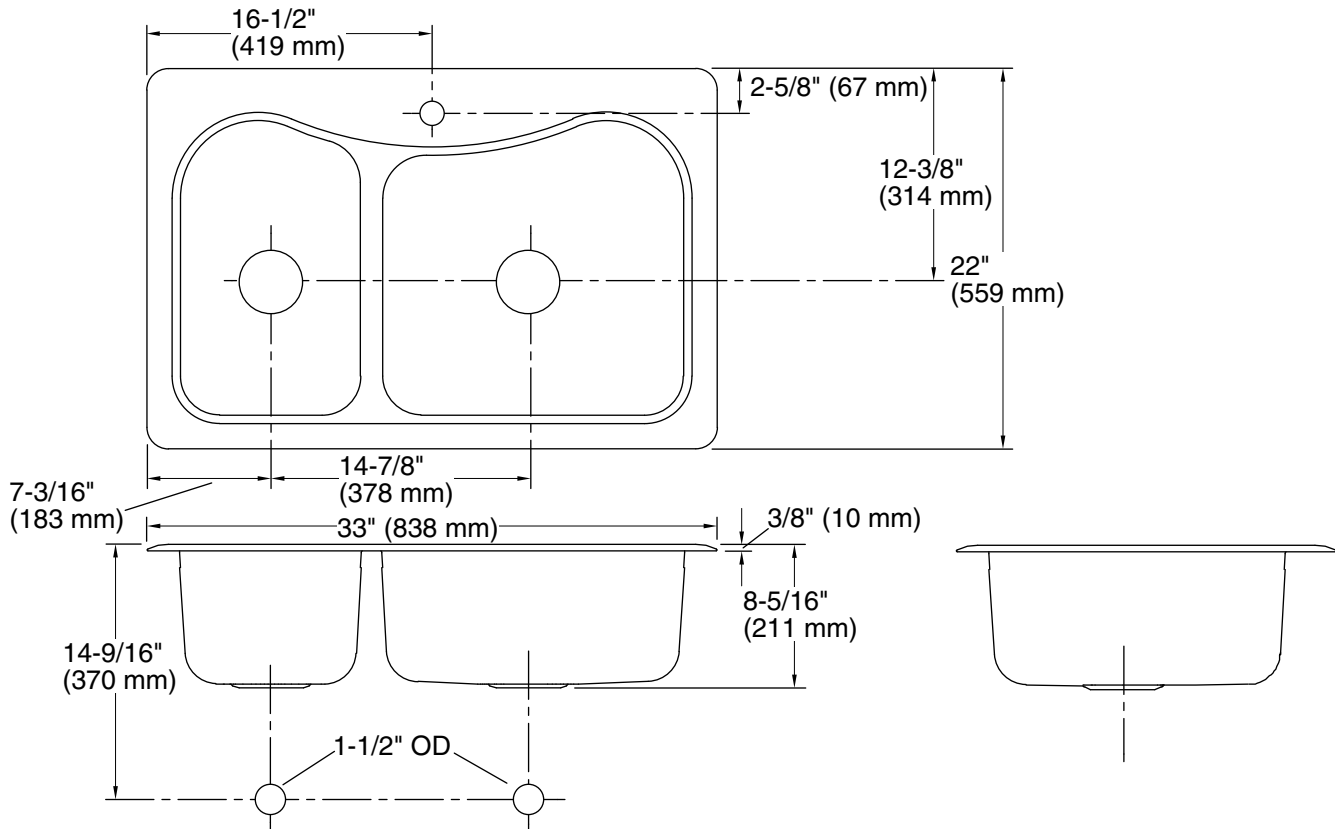

## Features

- 36-inch minimum base cabinet width.
- Large/medium bowls.
- 8" (203 mm) depth.
- Single faucet hole.
- SilentShield® sound-absorption technology offers quieter performance.
- Includes installation hardware.
- Includes hardwood cutting board.

## Included Components

Product consists of:

- 1150001 Installation Clips
- K-3365 Cutting Board

### Technical Information

All product dimensions are nominal.

Bowl configuration: Off-set X-large/small

Installation: Top-mount

Cutout: Top-mount, 32-1/2" x 21-1/2" (826 mm x 546 mm) with 1" (25 mm) radius corners

Min. base cabinet width: 36" (914 mm)

Bowl area (Left): Length: 17-1/16" (433 mm)  
Width: 10-7/16" (265 mm)  
Bowl depth: 8" (203 mm)

Bowl area (Right): Length: 17-7/16" (443 mm)  
Width: 17-1/16" (433 mm)  
Bowl depth: 8" (203 mm)