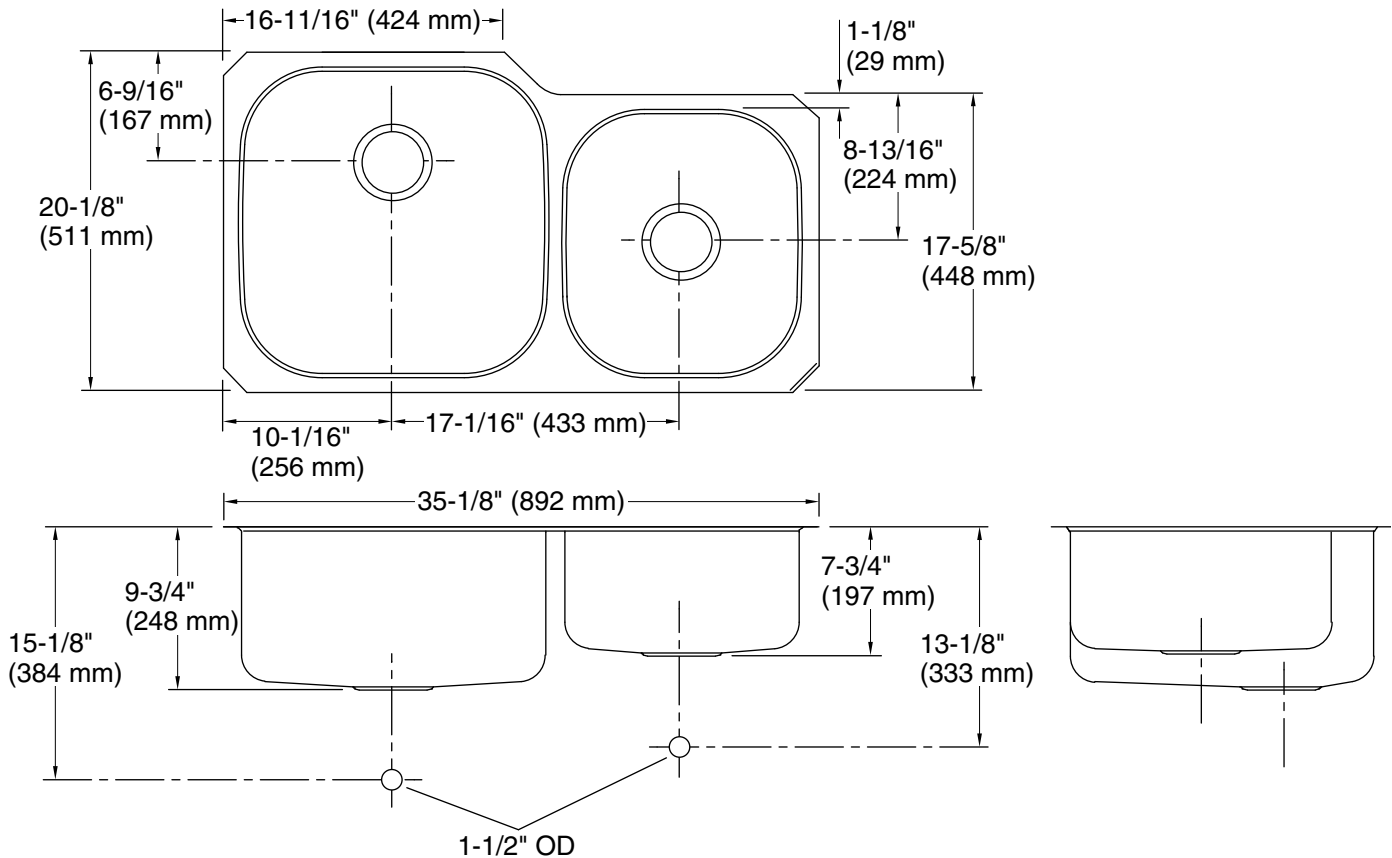

KOHLER®

Undertone® Under-Mount Kitchen Sink K-3356

Features

- 39-inch minimum base cabinet width.
- Extra-large/medium bowls.
- 9-1/2" depth left bowl and 7-1/2" depth right bowl.
- SilentShield® sound-absorption technology offers quieter performance.
- Includes installation hardware.

Technical Information

All product dimensions are nominal.

Bowl configuration: Off-set X-large/small

Installation: Under-mount

Min. base cabinet width: 39" (991 mm)

Bowl area (Left):
 Length: 17-7/8" (454 mm)
 Width: 17-7/8" (454 mm)
 Bowl depth: 9-1/2" (241 mm)
 Water depth: 9-1/2" (241 mm)

Bowl area (Right):
 Length: 13-3/4" (349 mm)
 Width: 15-3/8" (391 mm)
 Bowl depth: 7-1/2" (191 mm)
 Water depth: 7-1/2" (191 mm)

Template: 1217909-7, required, included

Notes

Install this product according to the installation instructions.