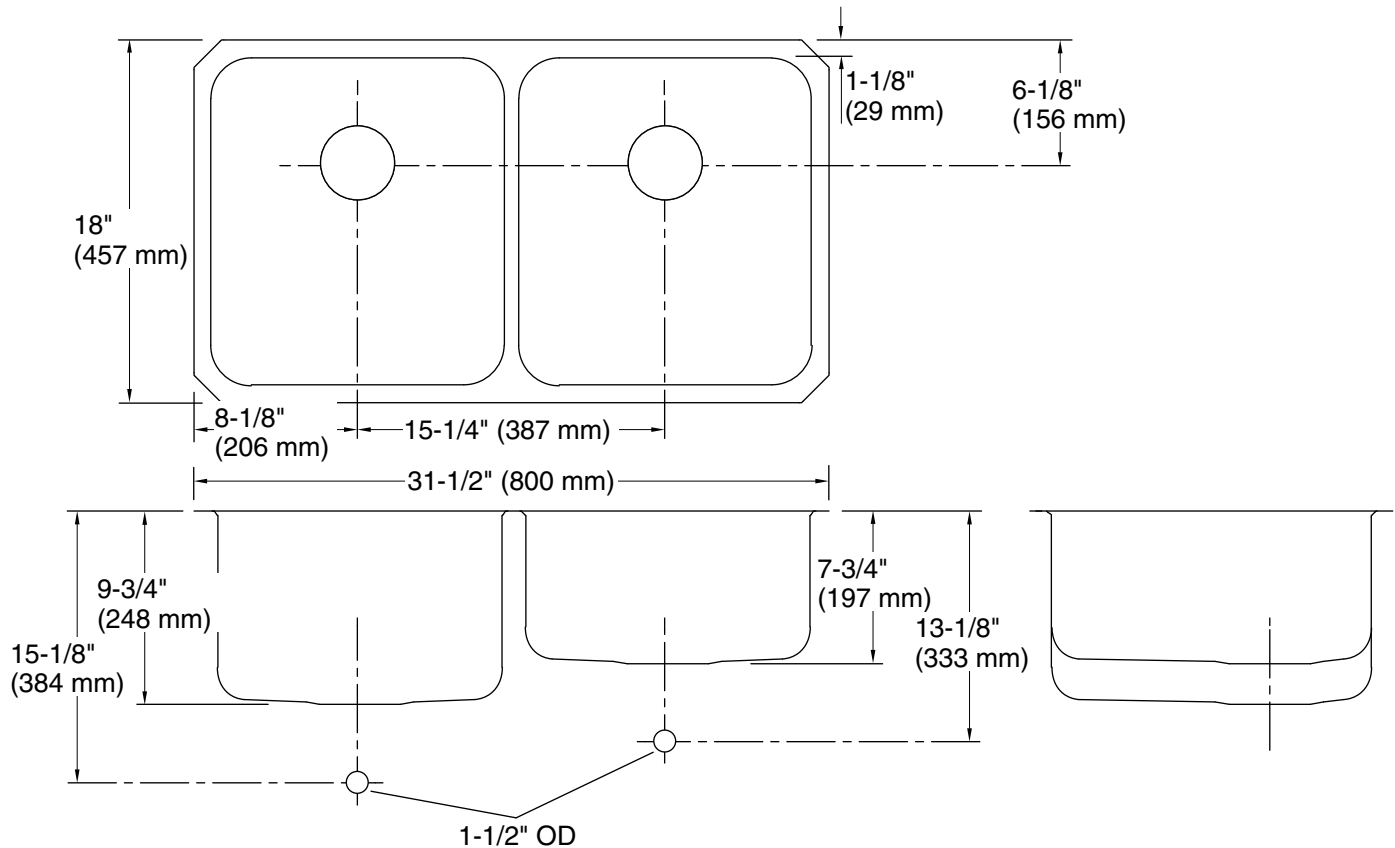

Undertone®

Under-Mount Kitchen Sink

K-3351

Features

- 36-inch minimum base cabinet width.
- Double-equal bowls.
- 9-1/2" depth left bowl and 7-1/2" depth right bowl.
- SilentShield® sound-absorption technology offers quieter performance.
- Rear drain increases workspace in the sink and storage space underneath.
- Includes installation hardware.

Technical Information

All product dimensions are nominal.

Bowl configuration: High-low

Installation: Under-mount

Min. base cabinet width: 36" (914 mm)

Bowl area (Left): Length: 14" (356 mm)
Width: 15-3/4" (400 mm)
Bowl depth: 9-1/2" (241 mm)
Water depth: 9-1/2" (241 mm)

Bowl area (Right): Length: 14" (356 mm)
Width: 15-3/4" (400 mm)
Bowl depth: 7-1/2" (191 mm)
Water depth: 7-1/2" (191 mm)

Drain hole: 3-3/4" (94 mm)

Template: 1221369-7, required, included

Notes

Install this product according to the installation instructions.