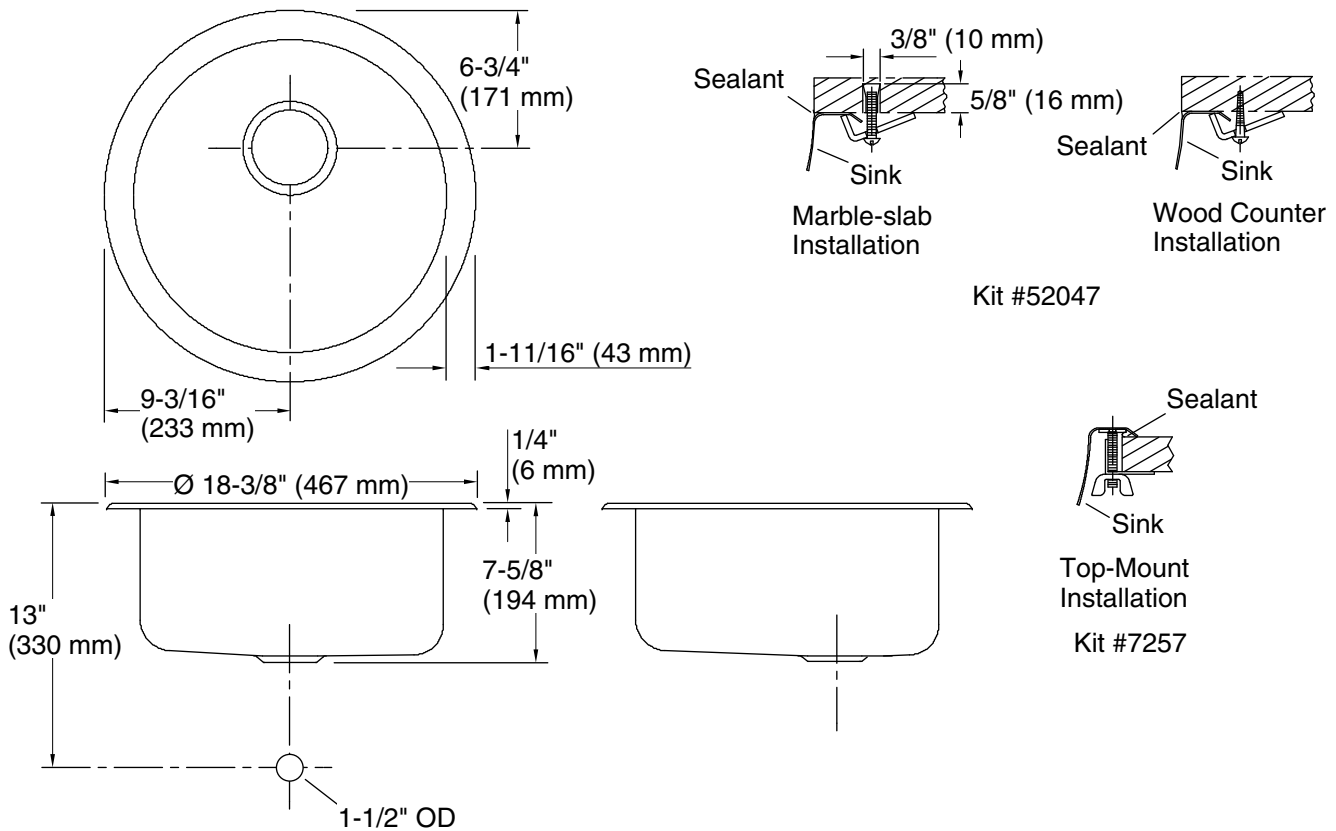

Undertone® Lyric™

Top-/undermount bar sink
K-3341

Features

- 24" (610 mm) minimum base cabinet width.
- Single bowl.
- 7-1/2" depth.
- SilentShield® sound-absorption technology offers quieter performance.
- Includes installation hardware.

Technical Information

All product dimensions are nominal.

Bowl configuration:	Single
Installation:	Under-mount
Min. base cabinet width:	24" (610 mm)
Bowl area (Only):	Diameter: 15" (381 mm) Bowl depth: 7-1/2" (191 mm)
Drain hole:	3-5/8" (92 mm)
Template:	113392-7, required, included

Notes

Install this product according to the installation instructions.

Supplied bowl clamp assemblies require 1" (25 mm) minimum countertop thickness. Installer must supply hardware for thinner countertops.

For multiple bowl under-mount installations, a minimum distance of 3-1/2" (89 mm) is required between bowls.

Countertop supplier to determine required support.

Waterproof unprotected overhang area of the underside of wood counter.