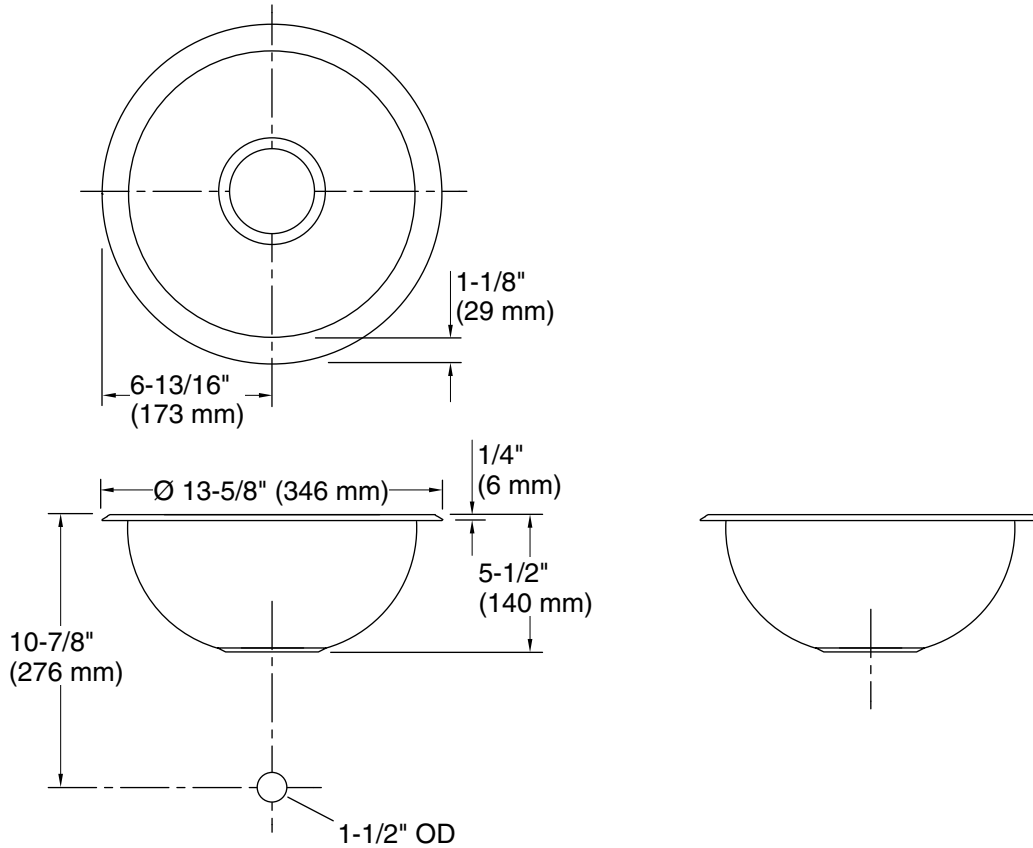

Undertone®
Under-Mount Kitchen Sink
K-3339

Features

- 18-inch minimum base cabinet width.
- Single bowl.
- 5-1/4" depth.
- SilentShield® sound-absorption technology offers quieter performance.
- Includes installation hardware.
- Small size fits compact spaces.

See website for detailed warranty information.

Technical Information

All product dimensions are nominal.

Bowl configuration:	Single
Installation:	Under-mount
Min. base cabinet width:	18" (457 mm)
Bowl area (Only):	Diameter: 11-1/2" (292 mm) Bowl depth: 5-1/4" (133 mm)
Drain hole:	3-5/8" (92 mm)
Template:	111578-7, required, included