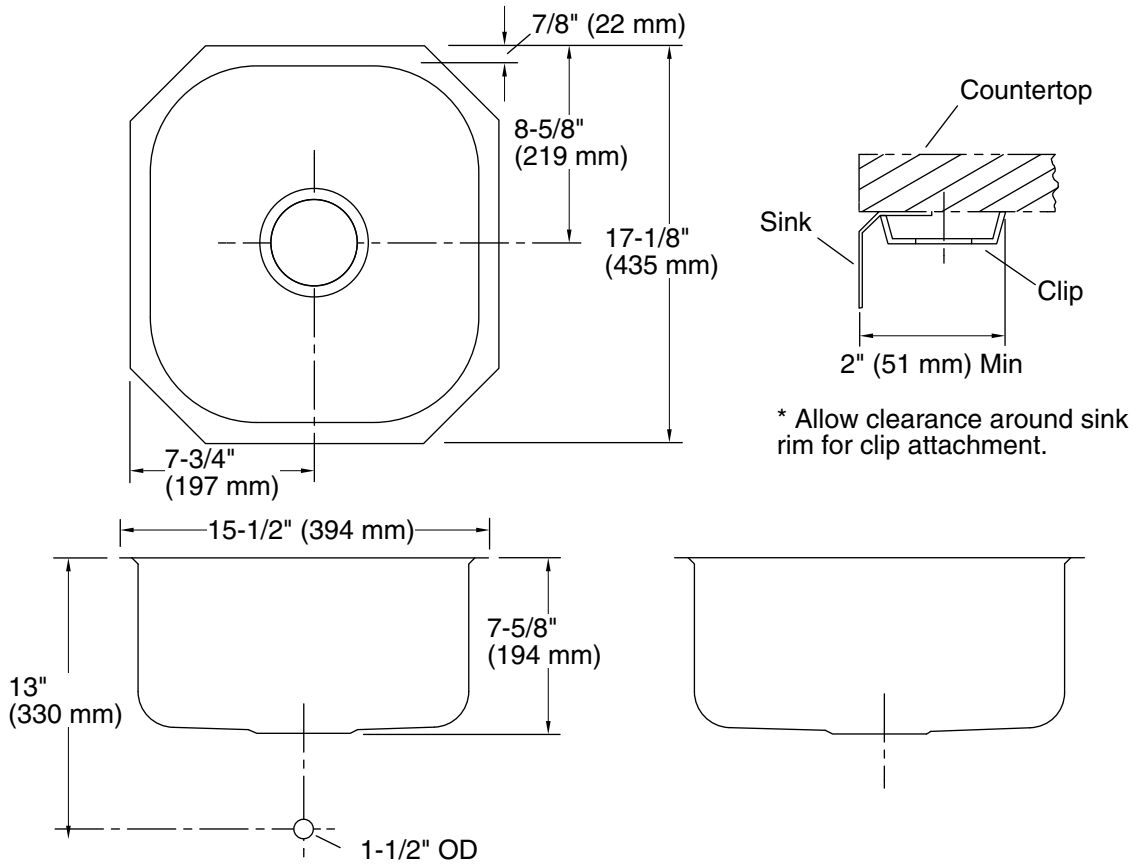

**Undertone®**  
Under-Mount Kitchen Sink  
**K-3336**

**Features**

- 21" (533 mm) minimum base cabinet width.
- Single bowl.
- 7-1/2" depth.
- SilentShield® sound-absorption technology offers quieter performance.
- Includes installation hardware.

### Technical Information

All product dimensions are nominal.

Installation:	Under-mount
Min. base cabinet width:	21" (533 mm)
Bowl area (Center):	Length: 13-3/4" (349 mm) Width: 15-3/8" (391 mm) Bowl depth: 7-1/2" (191 mm) Water depth: 7-1/2" (191 mm)
Template:	113197-7, required, included