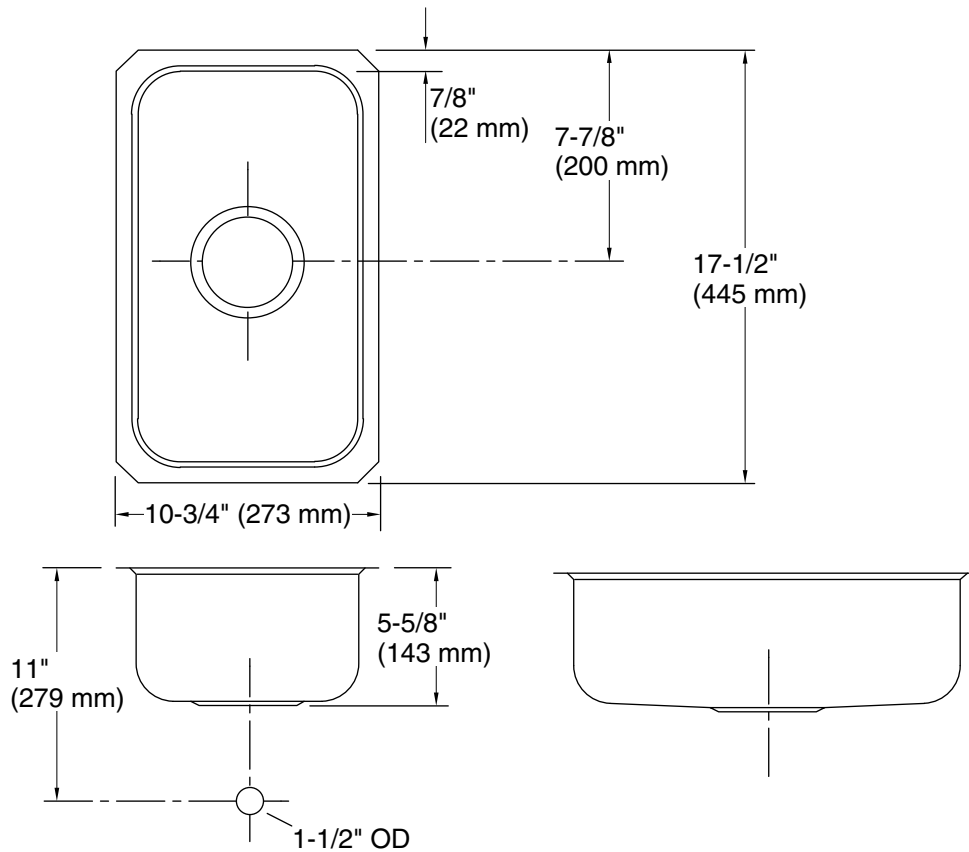

## Features

- 15-inch minimum base cabinet width.
- Single bowl.
- 5-1/2" depth.
- SilentShield® sound-absorption technology offers quieter performance.
- Includes installation hardware.

### Technical Information

All product dimensions are nominal.

Bowl configuration: Single

Installation: Under-mount

Min. base cabinet width: 15" (381 mm)

Bowl area (Only): Length: 9" (229 mm)  
Width: 15-3/4" (400 mm)  
Bowl depth: 5-1/2" (140 mm)

Drain hole: 3-5/8" (92 mm)

Template: 113194-7, required, included