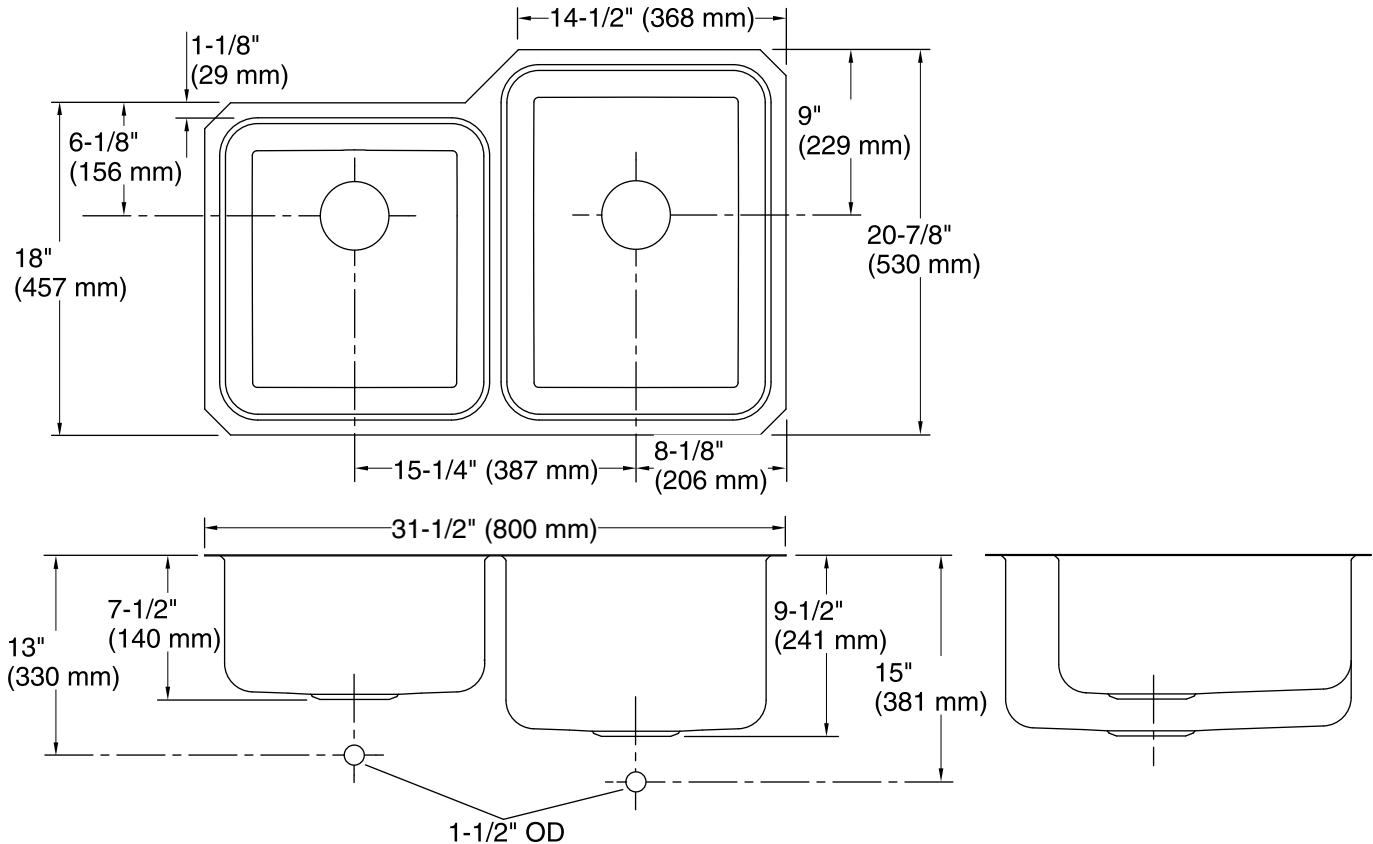

Undertone®

Under-Mount Kitchen Sink

K-3177-L

Features

- 36-inch minimum base cabinet width.
- Large/medium bowls.
- 7-1/2-inch left depth and 9-1/2-inch right depth.
- No faucet holes.
- SilentShield® sound-absorption technology offers quieter performance.
- Includes installation hardware.

Technical Information

All product dimensions are nominal.

Bowl configuration:	Off-set Large/small
Installation:	Under-mount
Min. base cabinet width:	36" (914 mm)
Bowl area (Right):	Length: 14" (356 mm) Width: 19" (483 mm) Bowl depth: 9-1/2" (241 mm)
Bowl area (Left):	Length: 14" (356 mm) Width: 16" (406 mm) Bowl depth: 7-1/2" (191 mm)
Drain hole:	3-5/8" (92 mm)
Template:	1040557-7, required, included