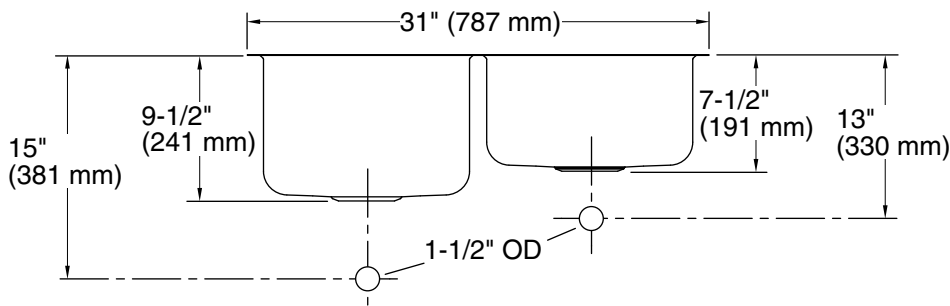

Undertone®
Under-Mount Kitchen Sink
K-3150

Features

- 36-inch minimum base cabinet width.
- Large/medium bowls.
- 9-1/2" depth left bowl and 7-1/2" depth right bowl.
- SilentShield® sound-absorption technology offers quieter performance.
- Includes installation hardware.

* Allow clearance around sink rim for clip attachment.

Technical Information

All product dimensions are nominal.

Bowl configuration: Off-set Large/small

Installation: Under-mount

Min. base cabinet width: 36" (914 mm)

Bowl area (Left):
 Length: 13-3/4" (349 mm)
 Width: 17-7/8" (454 mm)
 Bowl depth: 9-1/2" (241 mm)
 Water depth: 9-1/2" (241 mm)

Bowl area (Right):
 Length: 13-3/4" (349 mm)
 Width: 15-3/8" (391 mm)
 Bowl depth: 7-1/2" (191 mm)
 Water depth: 7-3/8" (186.9 mm)