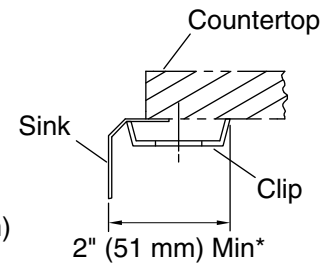

* Allow clearance around sink rim for clip attachment.

Technical Information

All product dimensions are nominal.

Bowl configuration: Off-set Large/small

Installation: Under-mount

Min. base cabinet width: 36" (914 mm)

Bowl area (Left):
 Length: 13-3/4" (349 mm)
 Width: 17-7/8" (454 mm)
 Bowl depth: 9-1/2" (241 mm)
 Water depth: 9-1/2" (241 mm)

Bowl area (Right):
 Length: 13-3/4" (349 mm)
 Width: 15-3/8" (391 mm)
 Bowl depth: 7-1/2" (191 mm)
 Water depth: 7-3/8" (186.9 mm)