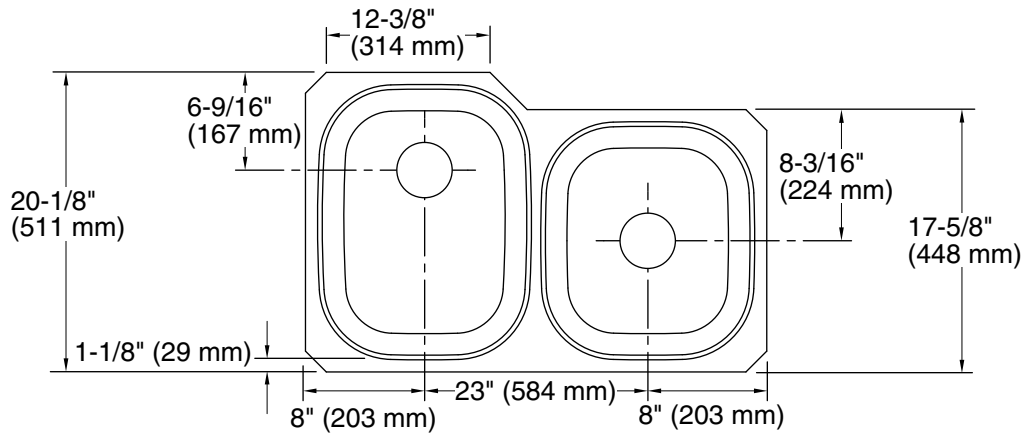

Undertone®
Under-Mount Kitchen Sink
K-3150

Features

- 36-inch minimum base cabinet width.
- Large/medium bowls.
- 9-1/2" depth left bowl and 7-1/2" depth right bowl.
- SilentShield® sound-absorption technology offers quieter performance.
- Includes installation hardware.

* Allow clearance around sink rim for clip attachment.

Technical Information

All product dimensions are nominal.

Bowl configuration: Off-set Large/small

Installation: Under-mount

Min. base cabinet width: 36" (914 mm)

Bowl area (Left):
 Length: 13-3/4" (349 mm)
 Width: 17-7/8" (454 mm)
 Bowl depth: 9-1/2" (241 mm)
 Water depth: 9-1/2" (241 mm)

Bowl area (Right):
 Length: 13-3/4" (349 mm)
 Width: 15-3/8" (391 mm)
 Bowl depth: 7-1/2" (191 mm)
 Water depth: 7-3/8" (186.9 mm)