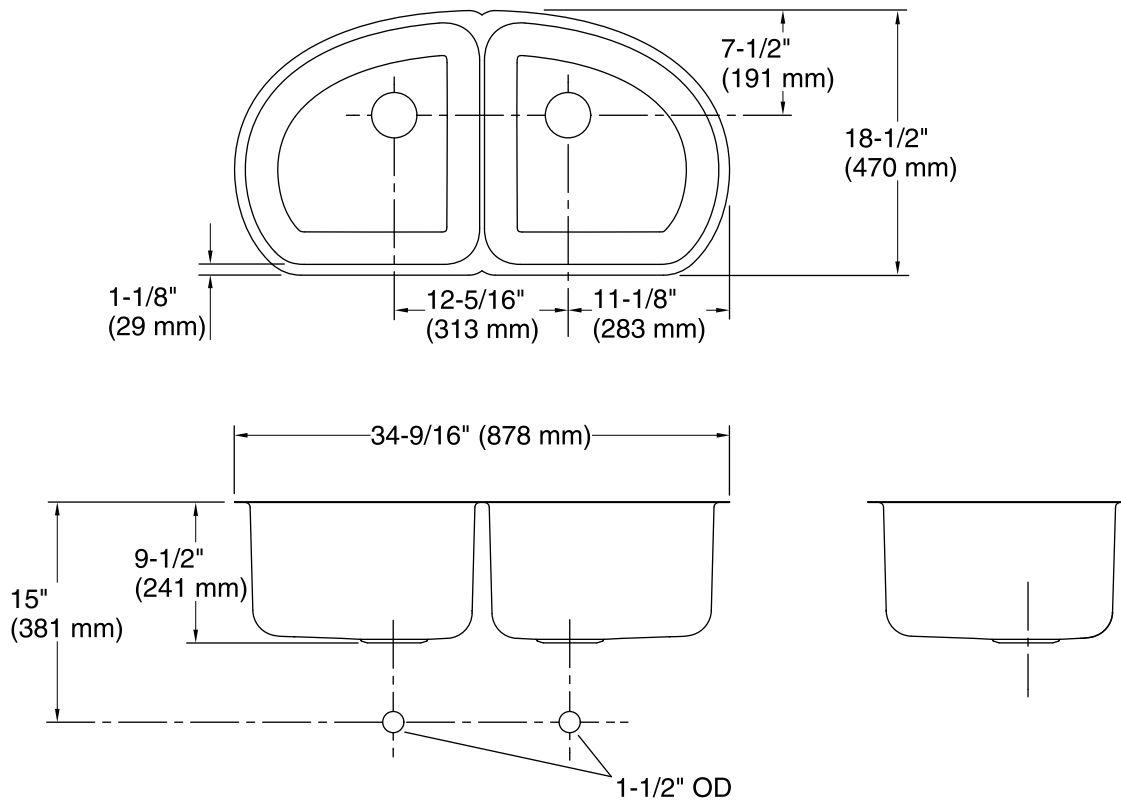

### Technical Information

All product dimensions are nominal.

Bowl configuration:	Double equal
Installation:	Under-mount
Min. base cabinet width:	39" (991 mm)
Bowl area (Left):	Length: 15-5/8" (397 mm) Width: 16-1/8" (410 mm) Bowl depth: 9-1/2" (241 mm)
Bowl area (Right):	Length: 15-5/8" (397 mm) Width: 16-1/8" (410 mm) Bowl depth: 9-1/2" (241 mm)
Drain hole:	3-5/8" (92 mm)
Template:	1040322-7, required, included