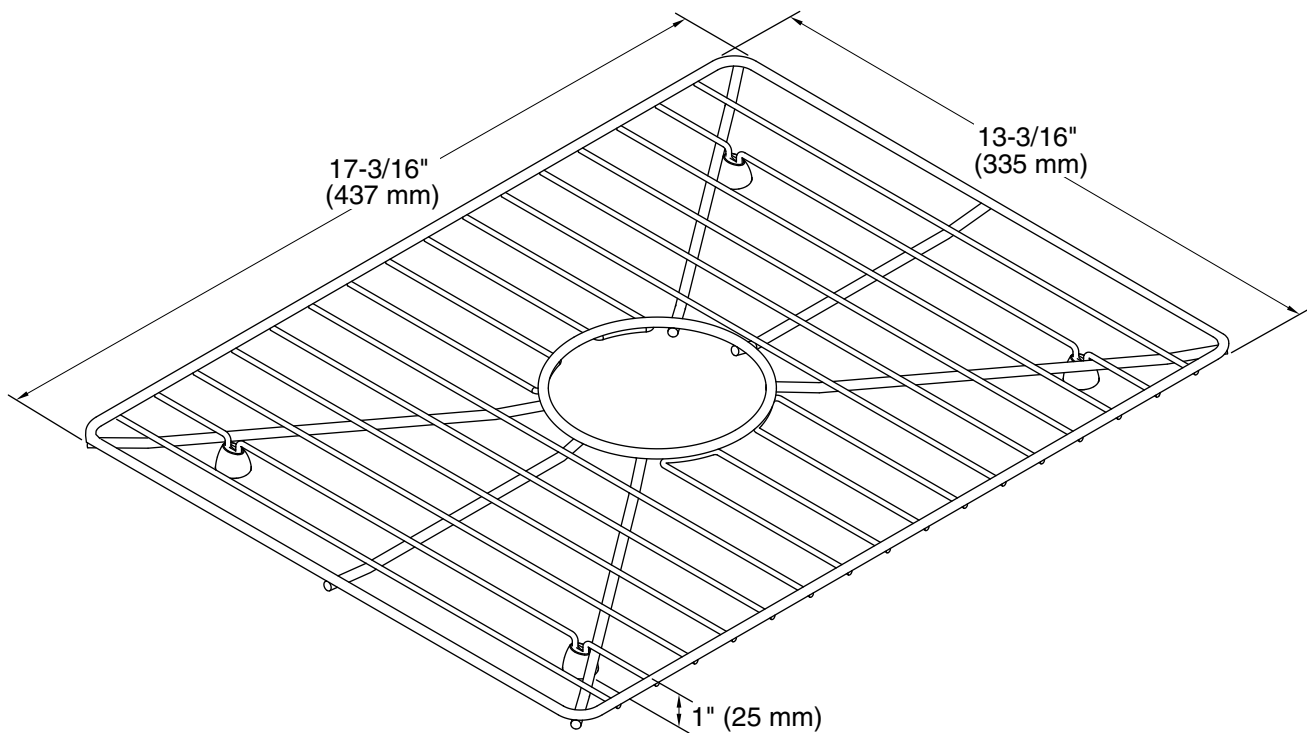

Technical Information

All product dimensions are nominal.

Material: Stainless Steel