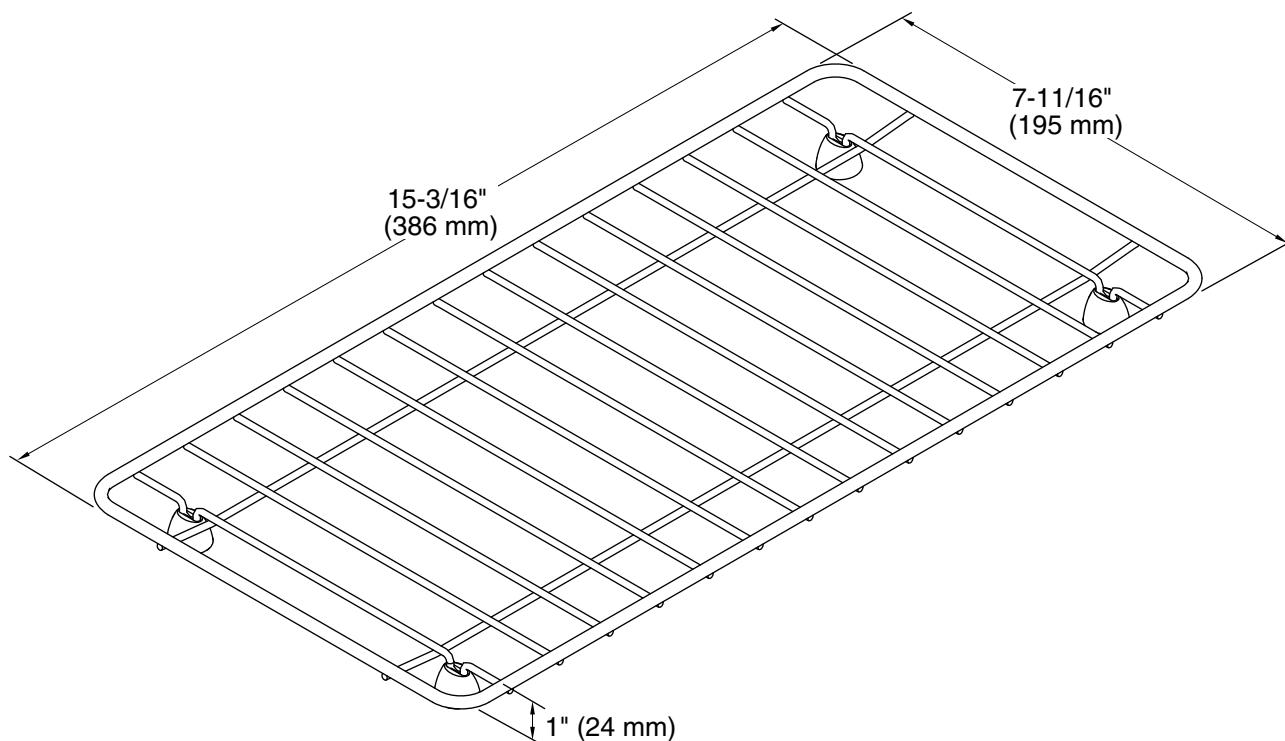

Features

- Fits over the K-3154, K-3155, K-3155, K-3156, and K-3157 Undertone trough sinks.
- Comes included with the K-3154 and K-3155 Undertone trough sinks.
- Helps protect sink surface from daily wear.
- Dishwasher-safe.
- Rubber feet provide added protection.

Technical Information

All product dimensions are nominal.

Material: Stainless Steel