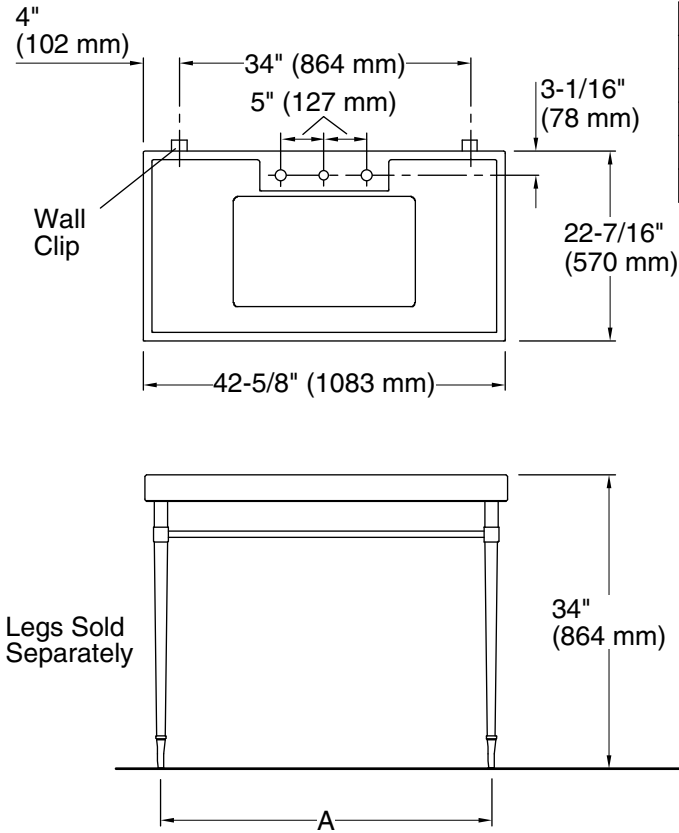

Features

- 10-inch center faucet holes.
- Precut for the K-2297-G Kathryn under-mount sink.
- Coordinates with Kathryn console legs and other products in the Kathryn collection.

Material

- Fireclay.

Installation

Leg Style	A	B	C
K-2317	35-3/8" (899 mm)	19-3/16" (498 mm)	NA
K-2318	35-3/8" (899 mm)	19-3/16" (498 mm)	NA
K-6839	36" (914 mm)	19-1/2" (495 mm)	NA
K-6861	38-1/4" (972 mm)	20-11/16" (525 mm)	27-3/16" (691 mm)
K-6899	38-1/4" (972 mm)	20-11/16" (525 mm)	27-3/16" (691 mm)

Technical Information

All product dimensions are nominal.

Notes

Install this product according to the installation guide.

Product is installed with 1/2" (13 mm) gap between wall and console table.