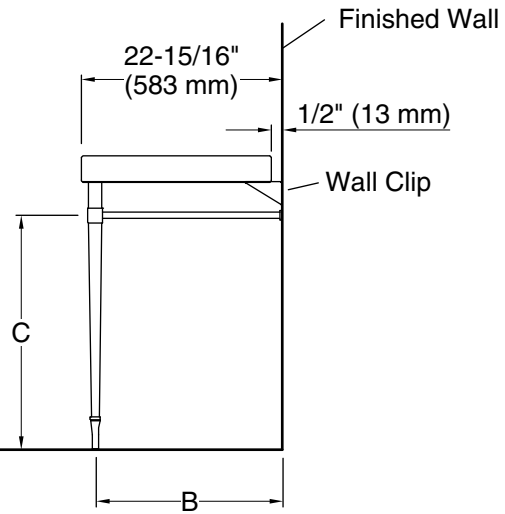

Features

- 10-inch center faucet holes.
- Precut for the K-2297-G Kathryn under-mount sink.
- Coordinates with Kathryn console legs and other products in the Kathryn collection.

Material

- Fireclay.

Installation

Leg Style	A	B	C
K-2317	35-3/8" (899 mm)	19-3/16" (498 mm)	NA
K-2318	35-3/8" (899 mm)	19-3/16" (498 mm)	NA
K-6839	36" (914 mm)	19-1/2" (495 mm)	NA
K-6861	38-1/4" (972 mm)	20-11/16" (525 mm)	27-3/16" (691 mm)
K-6899	38-1/4" (972 mm)	20-11/16" (525 mm)	27-3/16" (691 mm)

Technical Information

All product dimensions are nominal.

Notes

Install this product according to the installation guide.

Product is installed with 1/2" (13 mm) gap between wall and console table.