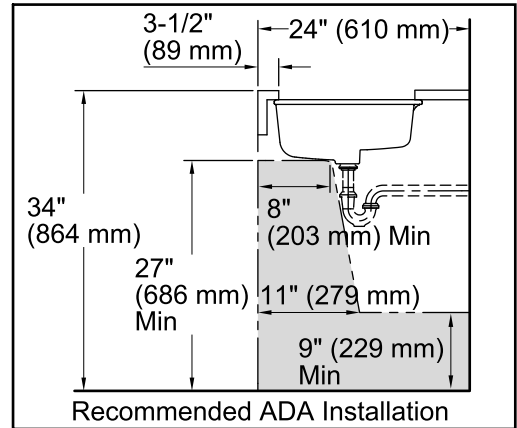

**Verticyl® Rectangle**  
Under-mount Bathroom Sink  
**K-2882**

**Features**

- Geometric rectangular basin with vertical sides.
- Overflow drain.
- No faucet holes; requires wall- or counter-mount faucet.

**Material**

- Vitreous china.

**Installation**

- Under-mount

**Recommended Products/Accessories**

K-8998 P-Trap

**Included Components**

Additional Components:  
1193643 Basin Clamps

### Technical Information

All product dimensions are nominal.

Bowl configuration:	Single
Installation:	Under-mount
Bowl area (Only):	Length: 17-1/4" (438 mm) Width: 13" (330 mm) Water depth: 3-1/8" (79 mm)
Drain hole:	1-3/4" (44 mm)
Template:	1109226-7, required, not included