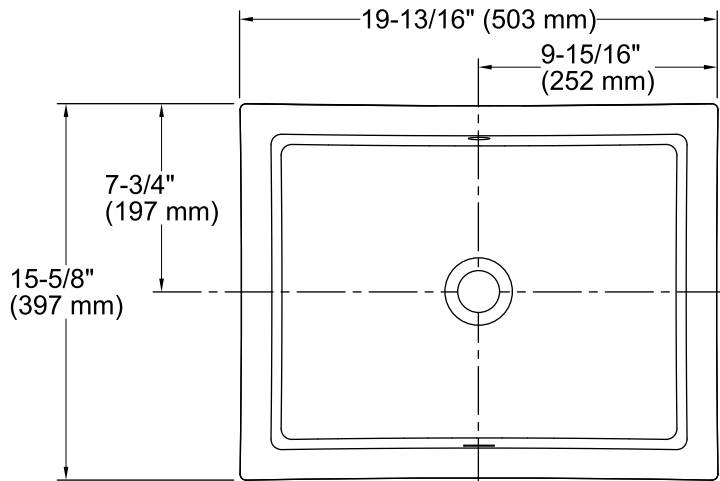

**Verticyl® Rectangle**  
Under-mount Bathroom Sink  
**K-2882**

**Features**

- Geometric rectangular basin with vertical sides.
- Overflow drain.
- No faucet holes; requires wall- or counter-mount faucet.

### Technical Information

All product dimensions are nominal.

Bowl configuration:	Single
Installation:	Under-mount
Bowl area (Only):	Length: 17-1/4" (438 mm) Width: 13" (330 mm) Water depth: 3-1/8" (79 mm)
Drain hole:	1-3/4" (44 mm)
Template:	1109226-7, required, not included