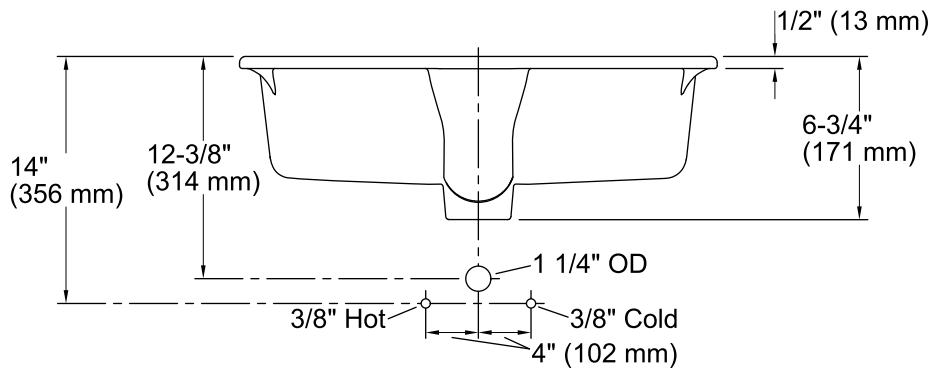

**Verticyl® Rectangle**  
Under-mount Bathroom Sink  
**K-2882**

**Features**

- Geometric rectangular basin with vertical sides.
- Overflow drain.
- No faucet holes; requires wall- or counter-mount faucet.

### Technical Information

All product dimensions are nominal.

Bowl configuration:	Single
Installation:	Under-mount
Bowl area (Only):	Length: 17-1/4" (438 mm) Width: 13" (330 mm) Water depth: 3-1/8" (79 mm)
Drain hole:	1-3/4" (44 mm)
Template:	1109226-7, required, not included