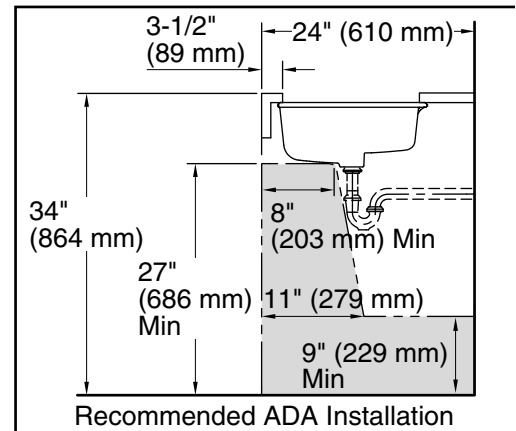

### Features

- Geometric oval basin with vertical sides.
- Overflow drain.
- Fits standard 14- x 17-inch countertop cutout.

### Technical Information

All product dimensions are nominal.

Bowl configuration:	Single
Installation:	Under-mount
Bowl area (Only):	Length: 17" (432 mm) Width: 14" (356 mm) Water depth: 3-1/8" (79 mm)
Drain hole:	1-3/4" (44 mm)
Template:	1151011-7, required, not included