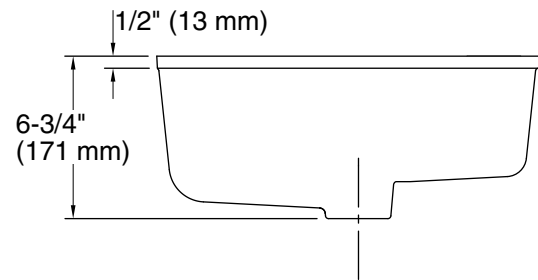

### Features

- Geometric oval basin with vertical sides.
- Overflow drain.
- Fits standard 14- x 17-inch countertop cutout.

### Technical Information

All product dimensions are nominal.

Bowl configuration:	Single
Installation:	Under-mount
Bowl area (Only):	Length: 17" (432 mm) Width: 14" (356 mm) Water depth: 3-1/8" (79 mm)
Drain hole:	1-3/4" (44 mm)
Template:	1151011-7, required, not included