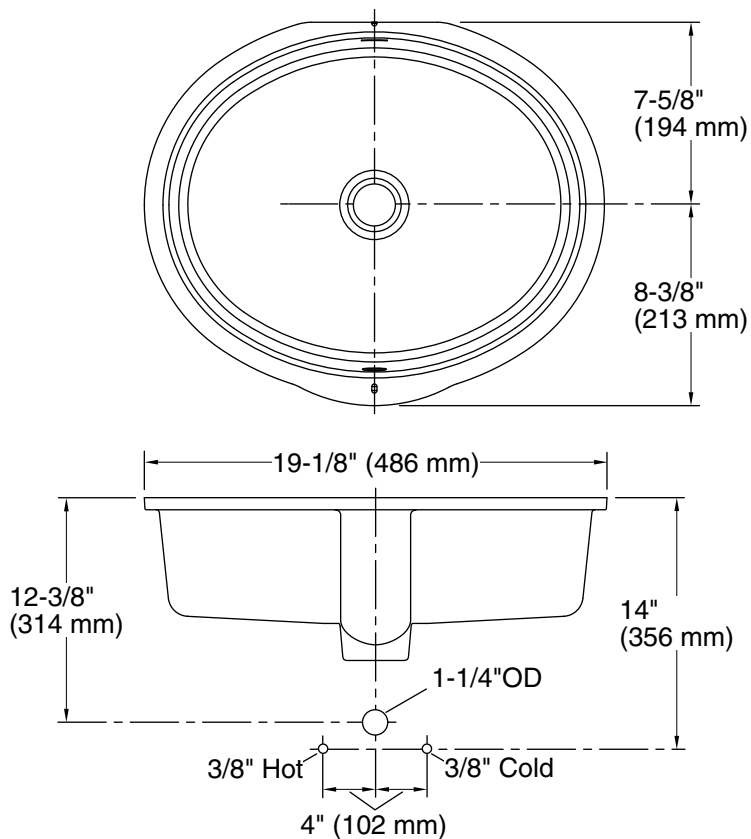

### Features

- Geometric oval basin with vertical sides.
- Overflow drain.
- Fits standard 14- x 17-inch countertop cutout.

### Technical Information

All product dimensions are nominal.

Bowl configuration:	Single
Installation:	Under-mount
Bowl area (Only):	Length: 17" (432 mm) Width: 14" (356 mm) Water depth: 3-1/8" (79 mm)
Drain hole:	1-3/4" (44 mm)
Template:	1151011-7, required, not included