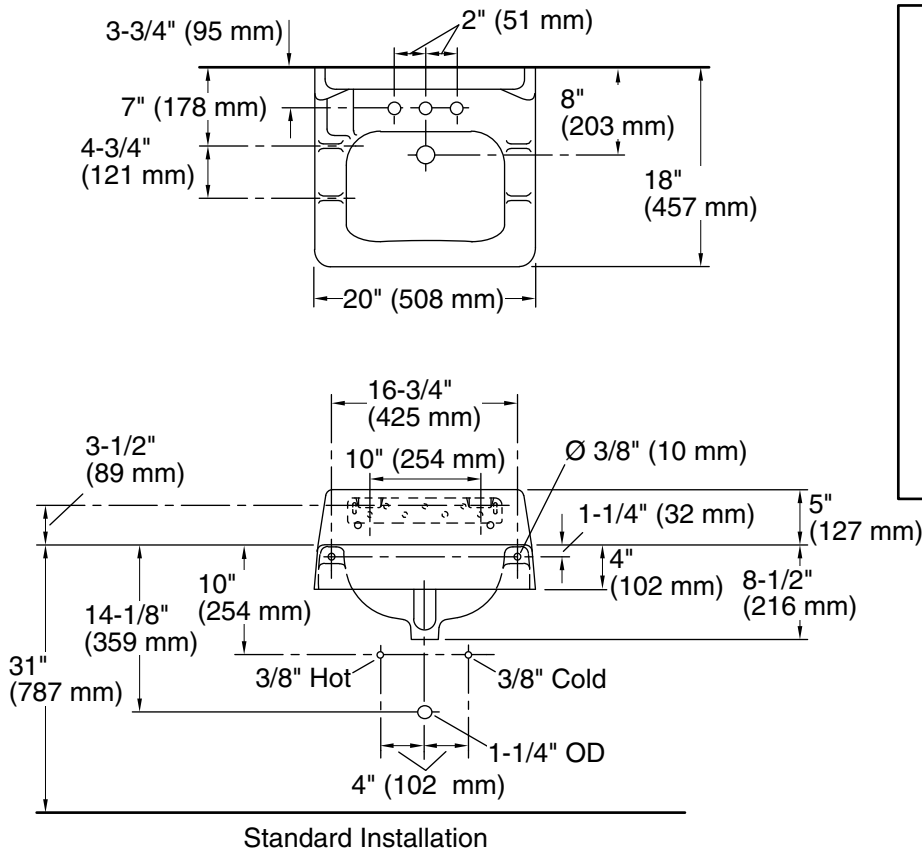

### Technical Information

All product dimensions are nominal.

Bowl configuration:	Single
Installation:	Wall-mount
Bowl area (Only):	Length: 15" (381 mm) Width: 10" (254 mm) Water depth: 5" (127 mm)
Number of deck holes:	3
Faucet hole spacing:	4" (102 mm)
Faucet hole(s):	1-1/8" (29 mm)
Drain hole:	1-3/4" (44 mm)