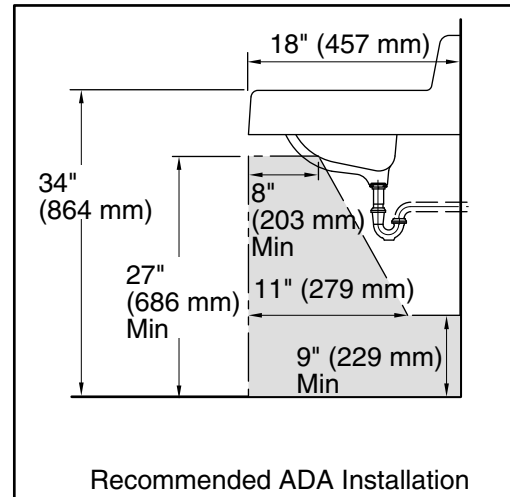

### Technical Information

All product dimensions are nominal.

Bowl configuration:	Single
Installation:	Wall-mount
Bowl area (Only):	Length: 15" (381 mm) Width: 10" (254 mm) Water depth: 5" (127 mm)
Number of deck holes:	3
Faucet hole spacing:	4" (102 mm)
Faucet hole(s):	1-1/8" (29 mm)
Drain hole:	1-3/4" (44 mm)