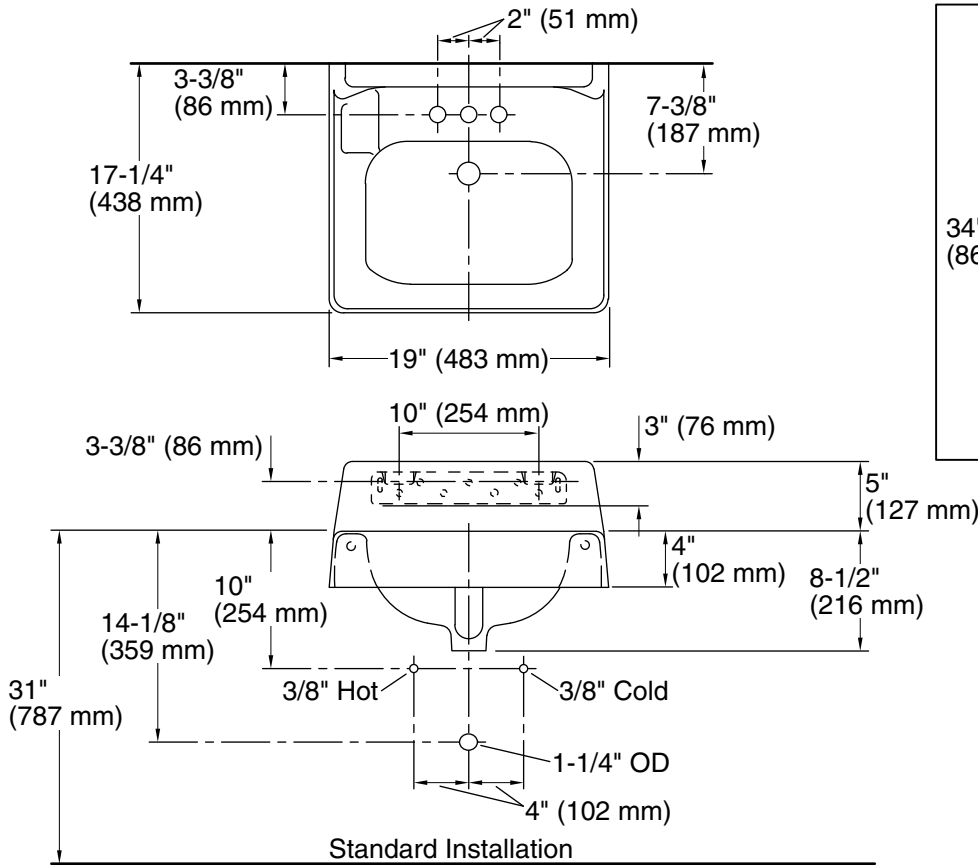

Technical Information

All product dimensions are nominal.

Bowl configuration:	Single
Installation:	Wall-mount
Bowl area (Only):	Length: 15" (381 mm) Width: 10" (254 mm) Water depth: 5" (127 mm)
Number of deck holes:	3
Faucet hole spacing:	4" (102 mm)
Faucet hole(s):	1-1/4" (32 mm)
Drain hole:	1-3/4" (44 mm)

Notes

Install this product according to the installation instructions.

ADA compliant when installed to the specific requirements of these regulations.