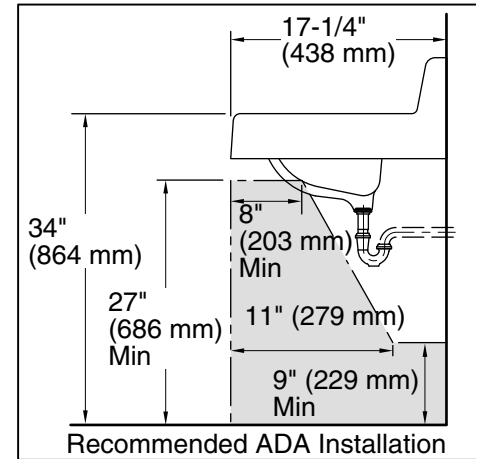

Technical Information

All product dimensions are nominal.

Bowl configuration:	Single
Installation:	Wall-mount
Bowl area (Only):	Length: 15" (381 mm) Width: 10" (254 mm) Water depth: 5" (127 mm)
Number of deck holes:	3
Faucet hole spacing:	4" (102 mm)
Faucet hole(s):	1-1/4" (32 mm)
Drain hole:	1-3/4" (44 mm)

Notes

Install this product according to the installation instructions.

ADA compliant when installed to the specific requirements of these regulations.