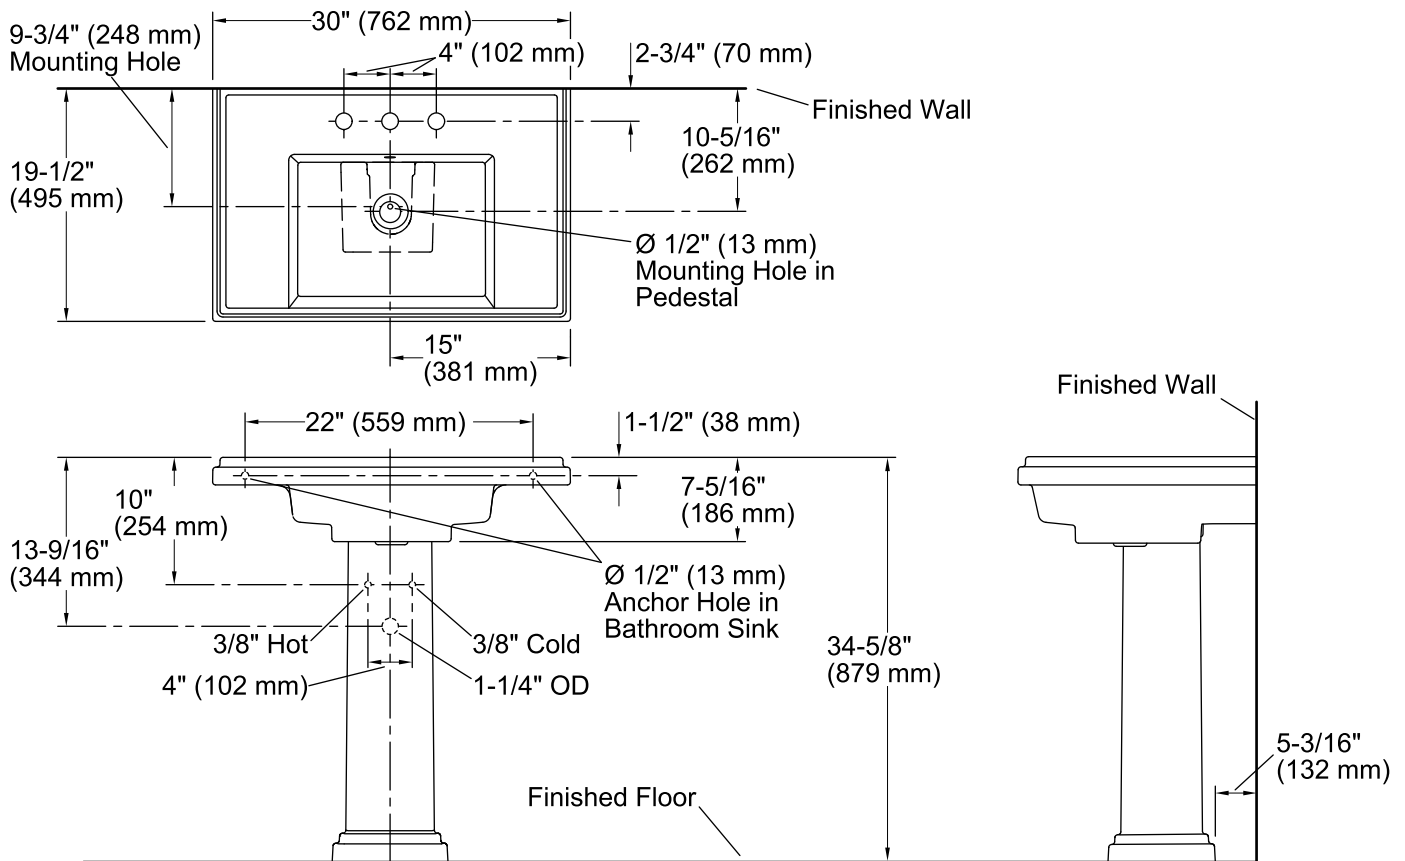

Features

- 8-inch center faucet holes.
- Rectangular basin.
- Overflow drain.
- Combination consists of the K-2758-8 basin and the K-2767 pedestal.
- Coordinates with other products in the Tresham collection.

Material

- Fireclay.

Installation

- Pedestal

Recommended Products/Accessories

K-7605-P Angle Supply with Stop (pair)
K-8998 P-Trap

Included Components

Product consists of:

K-2767 Pedestal
K-2758-8 Pedestal Bathroom Sink Basin

Additional Components:

Pedestal accessory pack
rubber pads

Codes/Standards

ASME A112.19.2/CSA B45.1

KOHLER® One-Year Limited Warranty

See website for detailed warranty information.

Technical Information

All product dimensions are nominal.

Bowl configuration:	Single
Installation:	Pedestal
Bowl area (Only):	Length: 16-3/4" (425 mm) Width: 12-1/2" (318 mm) Water depth: 3-1/4" (83 mm)
Number of deck holes:	3
Faucet hole spacing:	8" (203 mm)
Faucet hole(s):	1-3/8" (35 mm)
Drain hole:	1-3/4" (44 mm)