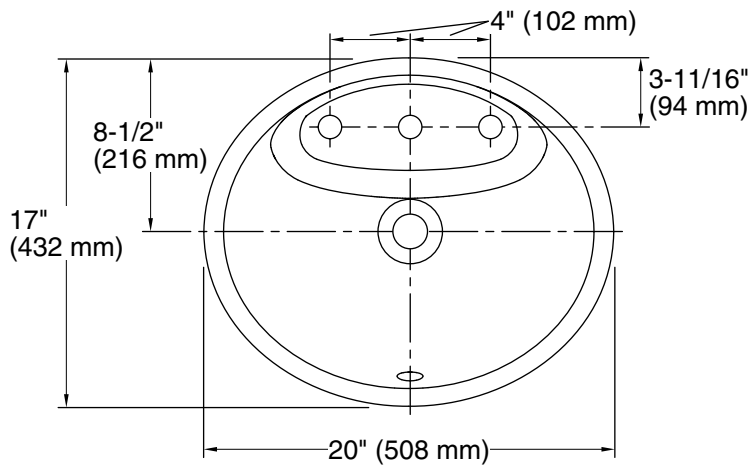

Features

- 8" (203 mm) centerset faucet holes.
- Undulating oval basin.
- Overflow drain.

Material

- KOHLER® enameled cast iron.

Installation

- Drop-in.

Recommended Products/Accessories

- K-7107 Decorative Drain
- K-7108 Decorative Drain
- K-7129 Drain
- K-9018 P-Trap
- K-23726 Drain treatment
- K-23725 Cast iron cleaner

Technical Information

All product dimensions are nominal.

| | |
|-----------------------|---|
| Bowl configuration: | Single |
| Installation: | Drop-in |
| Bowl area (Only): | Length: 18-1/16" (459 mm) Width: 10-3/16" (259 mm) Water depth: 7-1/2" (191 mm) |
| Number of deck holes: | 3 |
| Faucet hole spacing: | 8" (203 mm) |
| Faucet hole(s): | 1-3/8" (35 mm) |
| Drain hole: | 1-3/4" (44 mm) |
| Template: | 1147017-7, required, included |

Notes

Install this product according to the installation instructions.

Spout must be 5" (127 mm) long (min) for adequate clearance into the bathroom sink when installed with the centerline as shown.

NOTICE: Countertop manufacturer or cutter must use the cut-out template provided with product, or a current one provided by Kohler Co. (call 1-800-4-KOHLER). Kohler Co. is not responsible for the cut-out errors when the incorrect cut-out template is used.