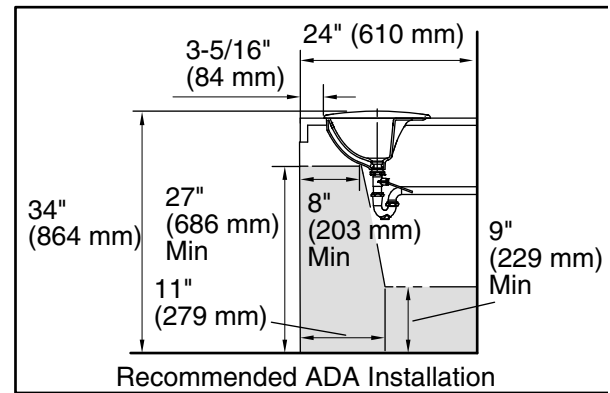

Features

- 8" (203 mm) centerset faucet holes.
- Undulating oval basin.
- Overflow drain.

Material

- KOHLER® enameled cast iron.

Installation

- Drop-in.

Recommended Products/Accessories

- K-7107 Decorative Drain
- K-7108 Decorative Drain
- K-7129 Drain
- K-9018 P-Trap
- K-23726 Drain treatment
- K-23725 Cast iron cleaner

ADA **CSA B651** **OBC**

Codes/Standards

ASME A112.19.1/CSA B45.2
ADA
ICC/ANSI A117.1
CSA B651
OBC

Lifetime Limited Warranty for KOHLER® Cast Iron Components

See website for detailed warranty information.

Technical Information

All product dimensions are nominal.

| | |
|-----------------------|---|
| Bowl configuration: | Single |
| Installation: | Drop-in |
| Bowl area (Only): | Length: 18-1/16" (459 mm) Width: 10-3/16" (259 mm) Water depth: 7-1/2" (191 mm) |
| Number of deck holes: | 3 |
| Faucet hole spacing: | 8" (203 mm) |
| Faucet hole(s): | 1-3/8" (35 mm) |
| Drain hole: | 1-3/4" (44 mm) |
| Template: | 1147017-7, required, included |

Notes

Install this product according to the installation instructions.

Spout must be 5" (127 mm) long (min) for adequate clearance into the bathroom sink when installed with the centerline as shown.

NOTICE: Countertop manufacturer or cutter must use the cut-out template provided with product, or a current one provided by Kohler Co. (call 1-800-4-KOHLER). Kohler Co. is not responsible for the cut-out errors when the incorrect cut-out template is used.