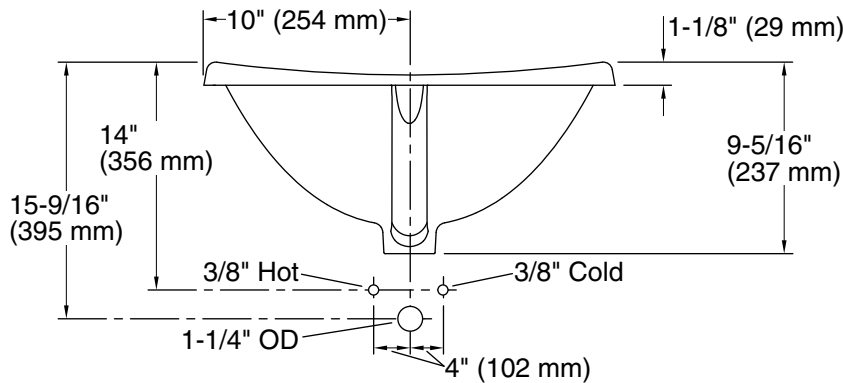

Features

- 8" (203 mm) centerset faucet holes.
- Undulating oval basin.
- Overflow drain.

Material

- KOHLER® enameled cast iron.

Installation

- Drop-in.

Recommended Products/Accessories

- K-7107 Decorative Drain
- K-7108 Decorative Drain
- K-7129 Drain
- K-9018 P-Trap
- K-23726 Drain treatment
- K-23725 Cast iron cleaner

Technical Information

All product dimensions are nominal.

| | |
|-----------------------|---|
| Bowl configuration: | Single |
| Installation: | Drop-in |
| Bowl area (Only): | Length: 18-1/16" (459 mm) Width: 10-3/16" (259 mm) Water depth: 7-1/2" (191 mm) |
| Number of deck holes: | 3 |
| Faucet hole spacing: | 8" (203 mm) |
| Faucet hole(s): | 1-3/8" (35 mm) |
| Drain hole: | 1-3/4" (44 mm) |
| Template: | 1147017-7, required, included |

Notes

Install this product according to the installation instructions.

Spout must be 5" (127 mm) long (min) for adequate clearance into the bathroom sink when installed with the centerline as shown.

NOTICE: Countertop manufacturer or cutter must use the cut-out template provided with product, or a current one provided by Kohler Co. (call 1-800-4-KOHLER). Kohler Co. is not responsible for the cut-out errors when the incorrect cut-out template is used.