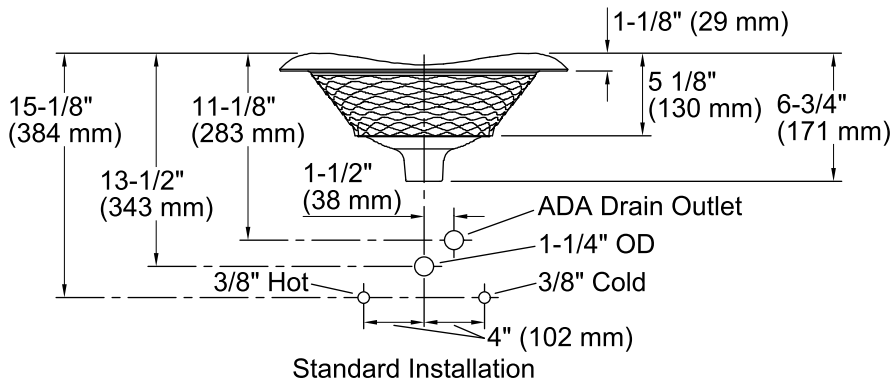

### Features

- The incredibly beautiful shape, unsurpassed depth of color and distinctive raised pattern on the underside
- Constructed KOHLER® Cast Iron
- 17-1/2"L x 17-1/2"H
- Self-rimming installation
- No faucet holes

### Technical Information

All product dimensions are nominal.

- Bowl configuration: Single
- Installation: Drop-in
- Bowl area (Only): Diameter: 13" (330 mm)  
Water depth: 4-3/4" (121 mm)
- Drain hole: 1-3/4" (44 mm)
- Template: 87996-7, required, included