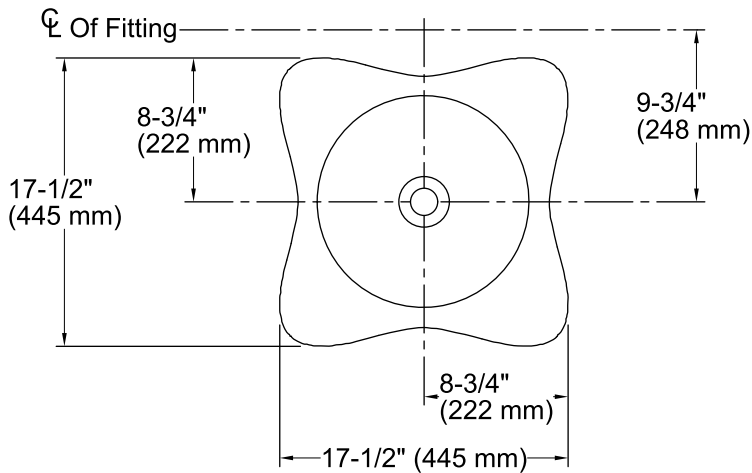

### Features

- The incredibly beautiful shape, unsurpassed depth of color and distinctive raised pattern on the underside
- Constructed KOHLER® Cast Iron
- 17-1/2"L x 17-1/2"H
- Self-rimming installation
- No faucet holes

### Technical Information

All product dimensions are nominal.

- Bowl configuration: Single
- Installation: Drop-in
- Bowl area (Only): Diameter: 13" (330 mm)  
Water depth: 4-3/4" (121 mm)
- Drain hole: 1-3/4" (44 mm)
- Template: 87996-7, required, included