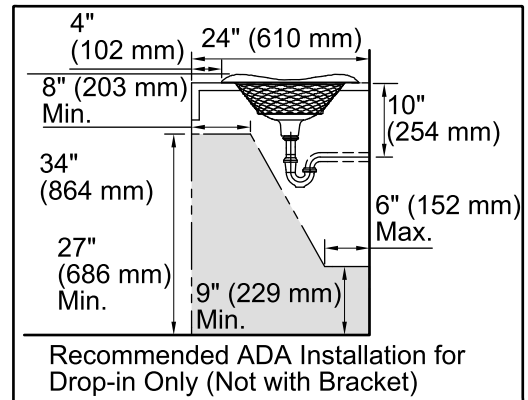

### Features

- The incredibly beautiful shape, unsurpassed depth of color and distinctive raised pattern on the underside
- Constructed KOHLER® Cast Iron
- 17-1/2"L x 17-1/2"H
- Self-rimming installation
- No faucet holes

### Technical Information

All product dimensions are nominal.

- Bowl configuration: Single
- Installation: Drop-in
- Bowl area (Only): Diameter: 13" (330 mm)  
Water depth: 4-3/4" (121 mm)
- Drain hole: 1-3/4" (44 mm)
- Template: 87996-7, required, included