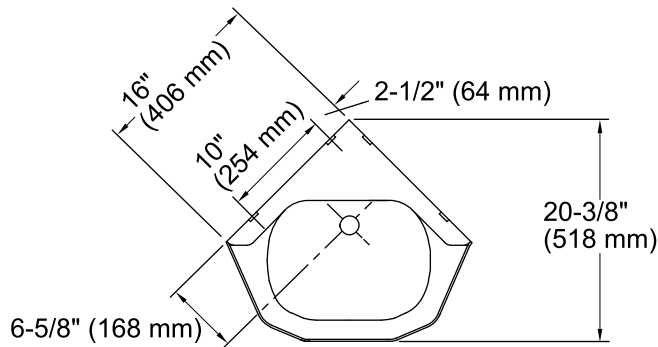

Marston™
Wall-mount Bathroom Sink
K-2766-EH

Features

- Made from premium materials that withstand high-volume usage
- Constructed KOHLER® Cast Iron
- 16"L x 16"W
- Wall-mount installation
- Faucet not included
- Shelf-back
- Less Triton™ faucet

Available Colors/Finishes

Color tiles intended for reference only.

Color Code Description

	0	White
--	---	-------

Technical Information

All product dimensions are nominal.

Bowl configuration:	Single
Installation:	Wall-mount
Bowl area:	Length: 15" (381 mm) Width: 11" (279 mm) Water depth: 5" (127 mm)
Number of deck holes:	3
Faucet hole(s):	1-3/16" (30 mm)
Drain hole:	1-11/16" (43 mm)