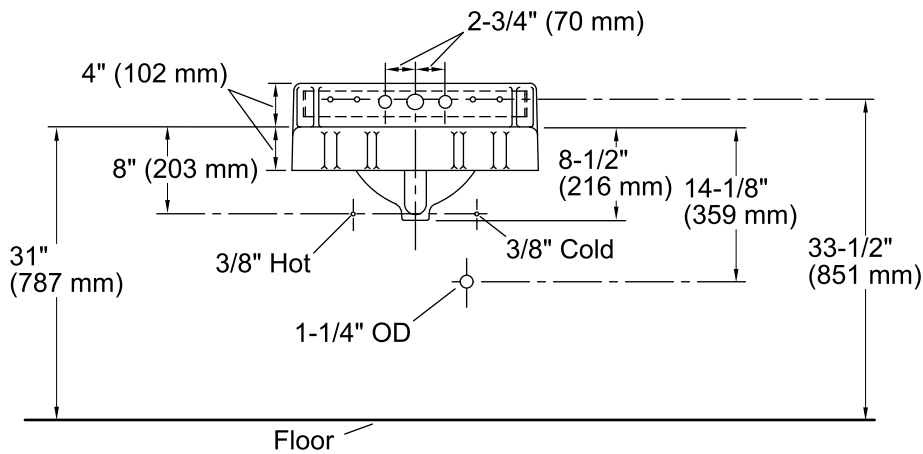

Marston™
Wall-mount Bathroom Sink
K-2766-EH

Features

- Made from premium materials that withstand high-volume usage
- Constructed KOHLER® Cast Iron
- 16"L x 16"W
- Wall-mount installation
- Faucet not included
- Shelf-back
- Less Triton™ faucet

Available Colors/Finishes

Color tiles intended for reference only.

Color Code Description

	0	White
--	---	-------

Technical Information

All product dimensions are nominal.

Bowl configuration:	Single
Installation:	Wall-mount
Bowl area:	Length: 15" (381 mm) Width: 11" (279 mm) Water depth: 5" (127 mm)
Number of deck holes:	3
Faucet hole(s):	1-3/16" (30 mm)
Drain hole:	1-11/16" (43 mm)