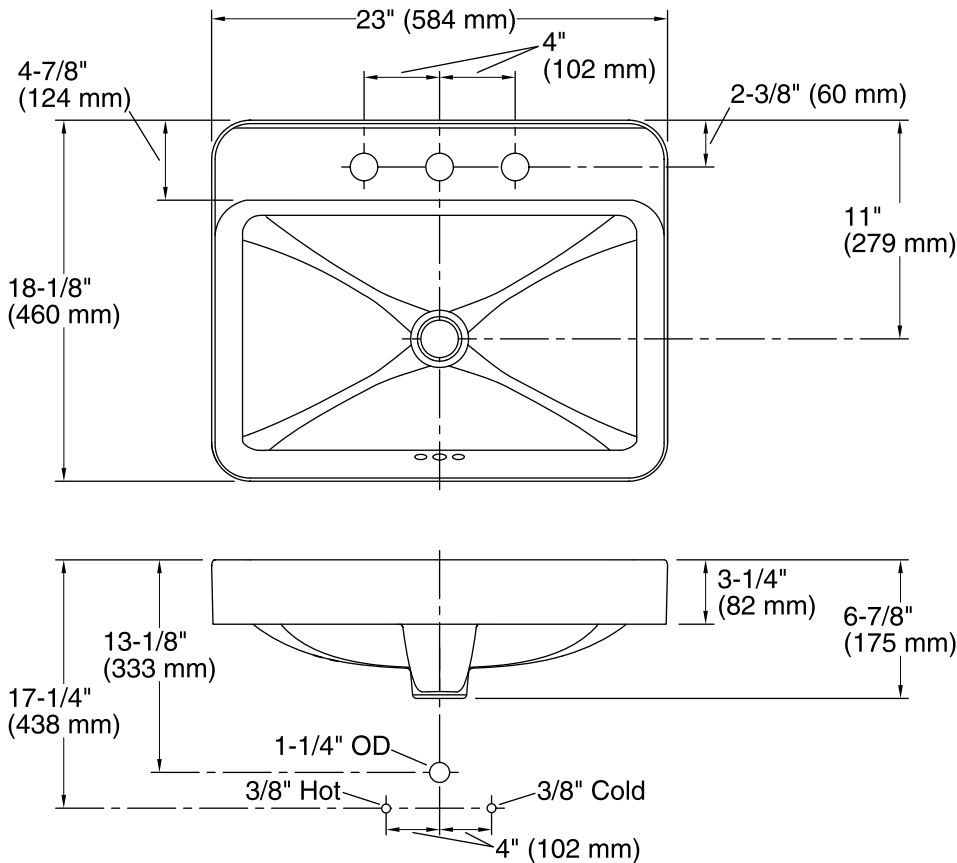

### Features

- 8-inch center faucet holes.

### Technical Information

All product dimensions are nominal.

Bowl configuration:	Single
Installation:	Drop-in, Vessel
Bowl area (Only):	Length: 22" (559 mm) Width: 13-1/4" (337 mm) Water depth: 3-3/4" (95 mm)
Number of deck holes:	3
Faucet hole spacing:	8" (203 mm)
Faucet hole(s):	1-3/8" (35 mm)
Drain hole:	1-3/8" (35 mm)
Template:	1144641-7, required, included