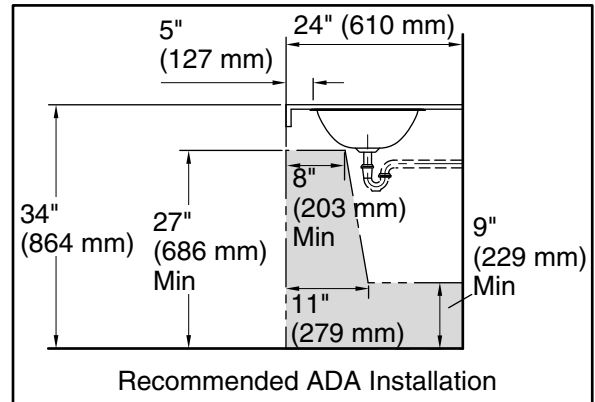

Features

- Oval basin.
- Unique overflow drain.
- Fits standard 14- x 17-inch countertop cutout.

Material

- Premium 20-gauge stainless steel.

Installation

- No faucet holes; requires wall- or counter-mount faucet.
- Drop-in or undermount.

Included Components

Additional Components:

1193643 Basin clamps

Cutout template

ADA

CSA B651

Codes/Standards

ASME A112.19.3/CSA B45.4

ADA

ICC/ANSI A117.1

CSA B651

KOHLER® One-Year Limited Warranty

See website for detailed warranty information.

Technical Information

All product dimensions are nominal.

Installation:	Drop-in, Under-mount
Bowl area:	Length: 17-1/8" (435 mm) Width: 14" (356 mm) With overflow: Yes Water depth: 4-1/16" (103 mm)
With overflow:	Yes
Drain hole:	1-5/8" (41 mm)
Template:	1248333-7, required, included