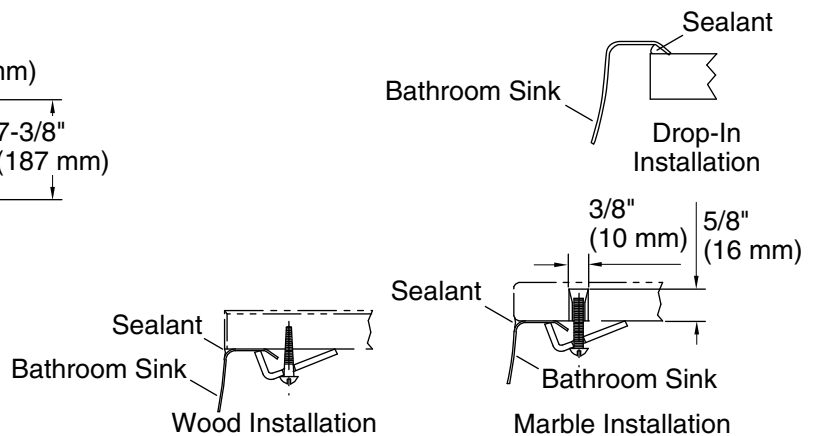

Features

- Oval basin.
- Unique overflow drain.
- Fits standard 14- x 17-inch countertop cutout.

Material

- Premium 20-gauge stainless steel.

Installation

- No faucet holes; requires wall- or counter-mount faucet.
- Drop-in or undermount.

Included Components

Additional Components:

1193643 Basin clamps

Cutout template

ADA

CSA B651

Codes/Standards

ASME A112.19.3/CSA B45.4

ADA

ICC/ANSI A117.1

CSA B651

KOHLER® One-Year Limited Warranty

See website for detailed warranty information.

Technical Information

All product dimensions are nominal.

Installation:	Drop-in, Under-mount
Bowl area:	Length: 17-1/8" (435 mm) Width: 14" (356 mm) With overflow: Yes Water depth: 4-1/16" (103 mm)
With overflow:	Yes
Drain hole:	1-5/8" (41 mm)
Template:	1248333-7, required, included