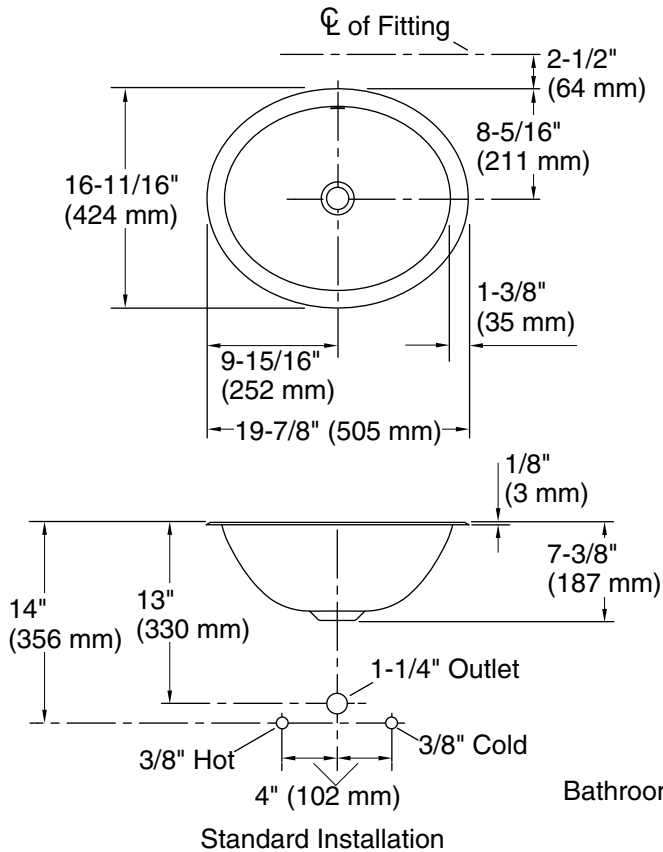

Features

- Oval basin.
- Unique overflow drain.
- Fits standard 14- x 17-inch countertop cutout.

Material

- Premium 20-gauge stainless steel.

Installation

- No faucet holes; requires wall- or counter-mount faucet.
- Drop-in or undermount.

Included Components

Additional Components:

1193643 Basin clamps

Cutout template

ADA

CSA B651

Codes/Standards

ASME A112.19.3/CSA B45.4

ADA

ICC/ANSI A117.1

CSA B651

KOHLER® One-Year Limited Warranty

See website for detailed warranty information.

Technical Information

All product dimensions are nominal.

Installation:	Drop-in, Under-mount
Bowl area:	Length: 17-1/8" (435 mm) Width: 14" (356 mm) With overflow: Yes Water depth: 4-1/16" (103 mm)
With overflow:	Yes
Drain hole:	1-5/8" (41 mm)
Template:	1248333-7, required, included