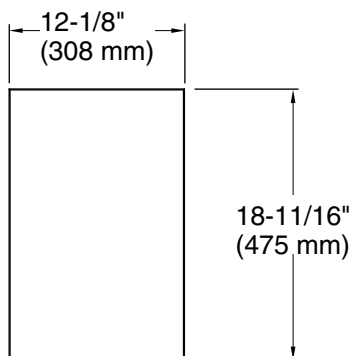

Features

- Combines with Tresham vanities (sold separately) for increased storage space.
- Provides more vanity size options when combined with K-2604 Tresham 24-inch, K-5289 Tresham 30-inch, or K-5288 Tresham 36-inch vanities.
- Rich Woodland finish resists moisture, scratches, and stains.
- Slow-close under-mount drawer slides for smooth opening.
- Solid wood drawer with dovetail construction.
- Includes decorative cabinet hardware.
- Coordinates with other products in the Tresham collection.

	F69	Woodland
---	-----	----------

Technical Information

All product dimensions are nominal.

Vanity type: Vanity bridge

Notes

Install this product according to the installation guide.

Select the type of fastener based on the wall material. A minimum 500 lb (227 kg) load bearing fastener is recommended.