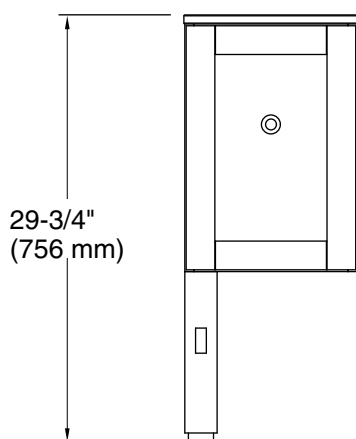

Features

- Combines with Tresham vanities (sold separately) for increased storage space.
- Provides more vanity size options when combined with K-2604 Tresham 24-inch, K-5289 Tresham 30-inch, or K-5288 Tresham 36-inch vanities.
- Rich Woodland finish resists moisture, scratches, and stains.
- Slow-close under-mount drawer slides for smooth opening.
- Solid wood drawer with dovetail construction.
- Includes decorative cabinet hardware.
- Coordinates with other products in the Tresham collection.

	F69	Woodland
---	-----	----------

Technical Information

All product dimensions are nominal.

Vanity type: Vanity bridge

Notes

Install this product according to the installation guide.

Select the type of fastener based on the wall material. A minimum 500 lb (227 kg) load bearing fastener is recommended.