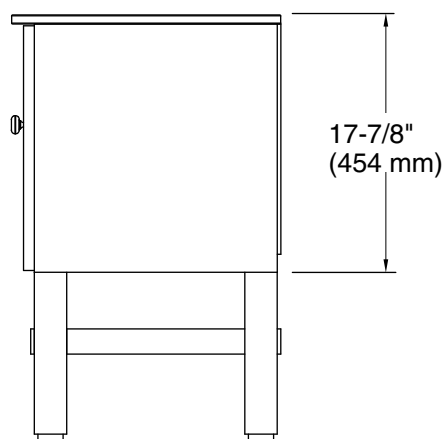

Features

- Combines with Tresham vanities (sold separately) for increased storage space.
- Provides more vanity size options when combined with K-2604 Tresham 24-inch, K-5289 Tresham 30-inch, or K-5288 Tresham 36-inch vanities.
- Rich Woodland finish resists moisture, scratches, and stains.
- Slow-close under-mount drawer slides for smooth opening.
- Solid wood drawer with dovetail construction.
- Includes decorative cabinet hardware.
- Coordinates with other products in the Tresham collection.

	F69	Woodland
---	-----	----------

Technical Information

All product dimensions are nominal.

Vanity type: Vanity bridge

Notes

Install this product according to the installation guide.

Select the type of fastener based on the wall material. A minimum 500 lb (227 kg) load bearing fastener is recommended.