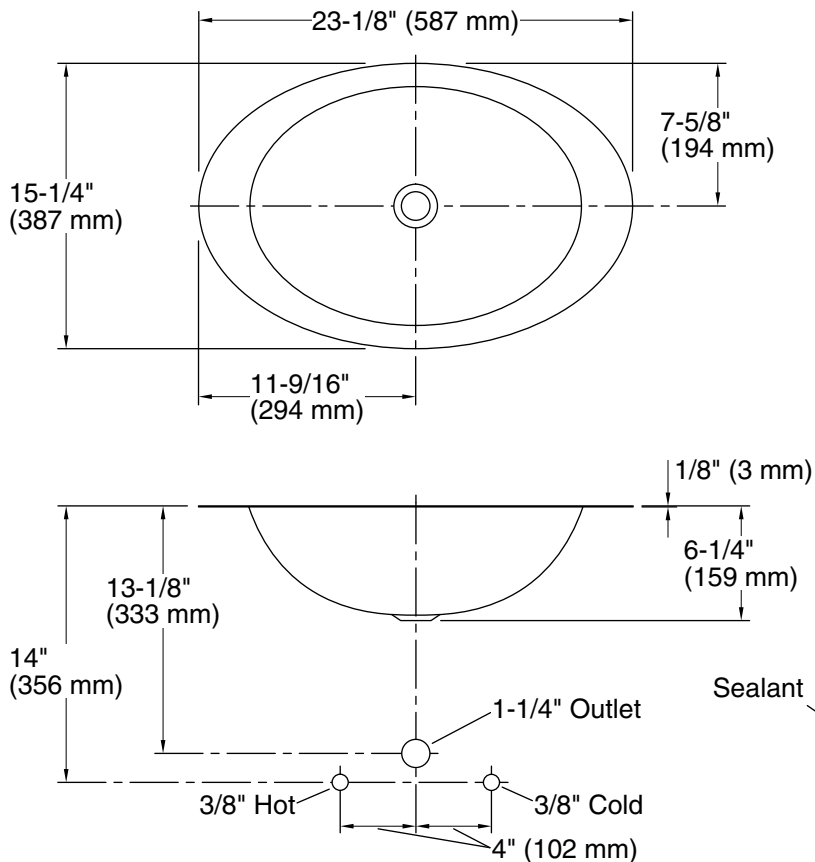

Features

- Oval basin.
- Available in Mirror French Gold or Satin Bronze finish.

Material

- Premium 20-gauge stainless steel.

Installation

- No faucet holes; requires wall- or counter-mount faucet.
- Undermount.

Color	Code	Description
	MF	Mirror French Gold
	SBV	Satin Bronze

Technical Information

All product dimensions are nominal.

- Bowl configuration: Single
- Installation: Under-mount
- Bowl area (Only): Length: 18" (457 mm)
Width: 13" (330 mm)
Water depth: 5-7/8" (149 mm)
- Drain hole: 1-5/8" (41 mm)
- Template: 1000258-7, required, included

Notes

Install this product according to the installation instructions.

Supplied basin clamp assembly requires 3/4" (19 mm) minimum countertop thickness. Installer must supply anchors for thinner countertops.