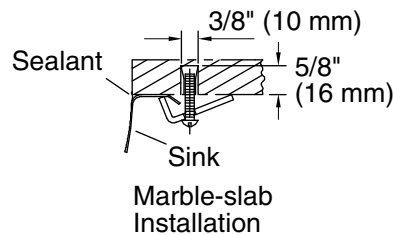

Features

- Oval basin.
- Available in Mirror French Gold or Satin Bronze finish.

Material

- Premium 20-gauge stainless steel.

Installation

- No faucet holes; requires wall- or counter-mount faucet.
- Undermount.

Color	Code	Description
	MF	Mirror French Gold
	SBV	Satin Bronze

Technical Information

All product dimensions are nominal.

- Bowl configuration: Single
- Installation: Under-mount
- Bowl area (Only): Length: 18" (457 mm)
Width: 13" (330 mm)
Water depth: 5-7/8" (149 mm)
- Drain hole: 1-5/8" (41 mm)
- Template: 1000258-7, required, included

Notes

Install this product according to the installation instructions.

Supplied basin clamp assembly requires 3/4" (19 mm) minimum countertop thickness. Installer must supply anchors for thinner countertops.