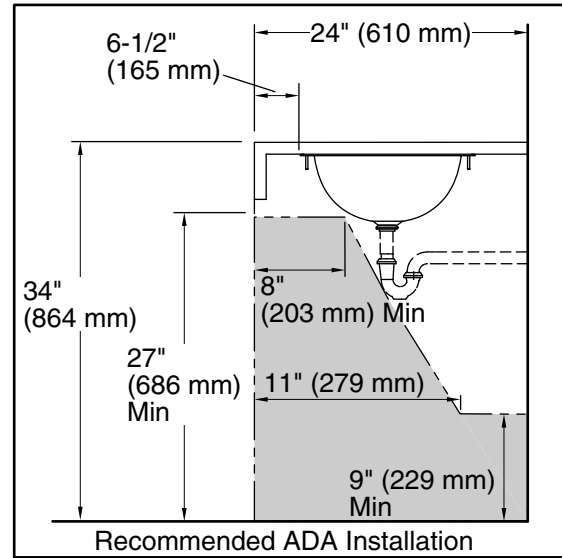

Features

- Oval basin.
- Available in Mirror French Gold or Satin Bronze finish.

Material

- Premium 20-gauge stainless steel.

Installation

- No faucet holes; requires wall- or counter-mount faucet.
- Undermount.

Color	Code	Description
	MF	Mirror French Gold
	SBV	Satin Bronze

Technical Information

All product dimensions are nominal.

- Bowl configuration: Single
- Installation: Under-mount
- Bowl area (Only): Length: 18" (457 mm)
Width: 13" (330 mm)
Water depth: 5-7/8" (149 mm)
- Drain hole: 1-5/8" (41 mm)
- Template: 1000258-7, required, included

Notes

Install this product according to the installation instructions.

Supplied basin clamp assembly requires 3/4" (19 mm) minimum countertop thickness. Installer must supply anchors for thinner countertops.