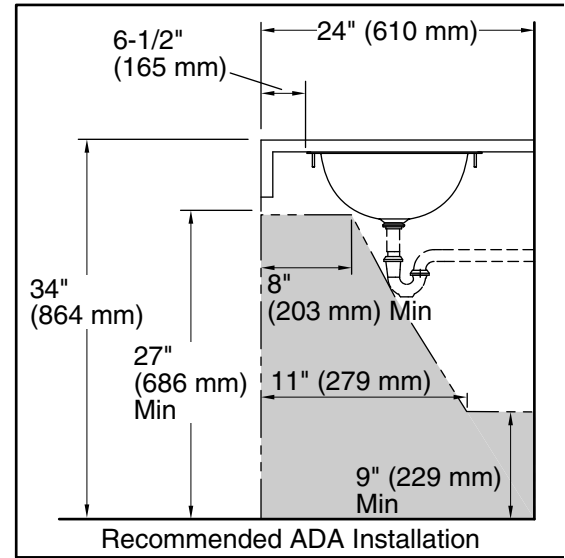

Rhythm® Oval

Undermount bathroom sink with mirror finish
K-2602-MU

Features

- Oval basin with Mirror finish.
- Without overflow.
- 18" (457 mm) x 13" (330 mm)

Material

- Premium 20-gauge stainless steel.

Installation

Included Components

- Additional Components:
- 1193643 Basin clamps
 - Drain gasket
 - Tube

ADA CSA B651

Codes/Standards

ASME A112.19.3/CSA B45.4
ADA
ICC/ANSI A117.1
CSA B651

KOHLER® One-Year Limited Warranty

See website for detailed warranty information.

Technical Information

All product dimensions are nominal.

Bowl configuration:	Single
Installation:	Undermount
Bowl area (Only):	Length: 18" (457 mm) Width: 13" (330 mm) Water depth: 5-7/8" (149 mm)
Drain hole:	1-5/8" (41 mm)
Template:	1000258-7, required, included

Notes

Install this product according to the installation instructions.

Supplied basin clamp assembly requires 3/4" (19 mm) minimum countertop thickness. Installer must supply anchors for thinner countertops.