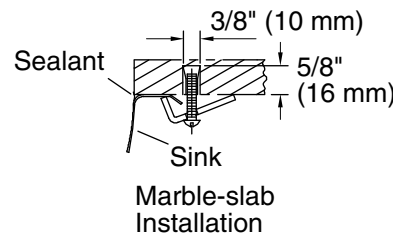

Included Components

- Additional Components:
- 1193643 Basin clamps
 - Drain gasket
 - Tube

ADA CSA B651

Codes/Standards

ASME A112.19.3/CSA B45.4
ADA
ICC/ANSI A117.1
CSA B651

KOHLER® One-Year Limited Warranty

See website for detailed warranty information.

Technical Information

All product dimensions are nominal.

Bowl configuration:	Single
Installation:	Undermount
Bowl area (Only):	Length: 18" (457 mm) Width: 13" (330 mm) Water depth: 5-7/8" (149 mm)
Drain hole:	1-5/8" (41 mm)
Template:	1000258-7, required, included

Notes

Install this product according to the installation instructions.

Supplied basin clamp assembly requires 3/4" (19 mm) minimum countertop thickness. Installer must supply anchors for thinner countertops.