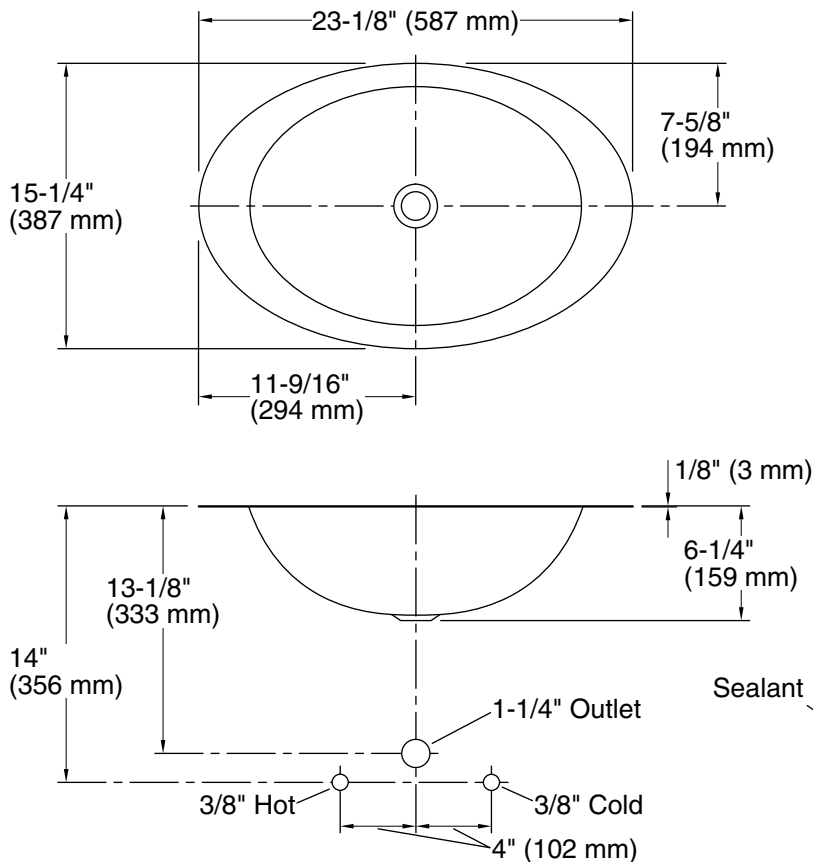

Rhythm® Oval

Undermount bathroom sink with mirror finish
K-2602-MU

Features

- Oval basin with Mirror finish.
- Without overflow.
- 18" (457 mm) x 13" (330 mm)

Material

- Premium 20-gauge stainless steel.

Installation

See website for detailed warranty information.

Technical Information

All product dimensions are nominal.

Bowl configuration:	Single
Installation:	Undermount
Bowl area (Only):	Length: 18" (457 mm) Width: 13" (330 mm) Water depth: 5-7/8" (149 mm)
Drain hole:	1-5/8" (41 mm)
Template:	1000258-7, required, included

Notes

Install this product according to the installation instructions.

Supplied basin clamp assembly requires 3/4" (19 mm) minimum countertop thickness. Installer must supply anchors for thinner countertops.