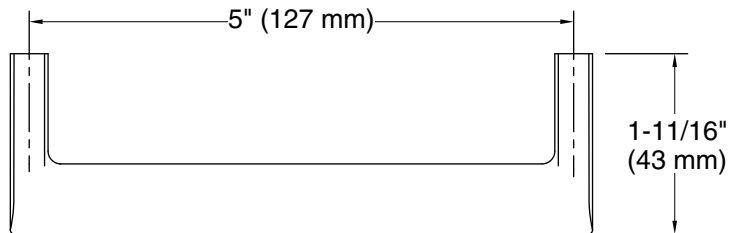

### Technical Information

All product dimensions are nominal.

Installation Type: Cabinet mount

Material: Zinc