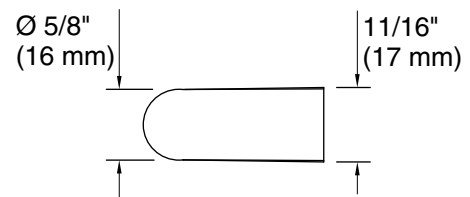

### Technical Information

All product dimensions are nominal.

Installation Type: Cabinet mount

Material: Zinc