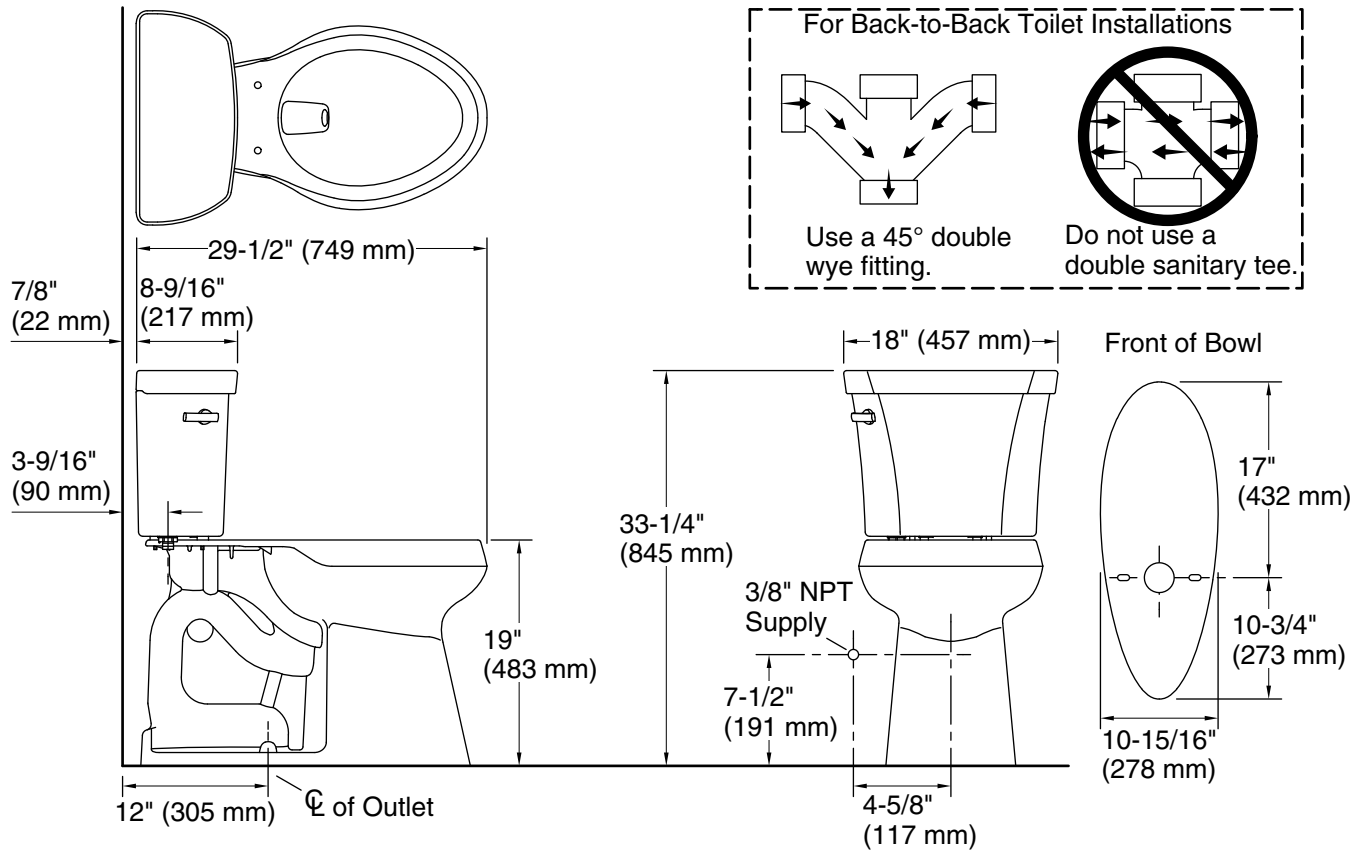

Installation

- Standard 12" (305 mm) rough-in.
- Three-bolt quick-connect installation.
- Seat and supply line sold separately.

Recommended Products/Accessories

K-4636 Cachet® Quiet-Close™ Elongated Toilet Seat
K-5588 Purefresh® Elongated Toilet Seat
K-4108 C³®-230 Elongated bidet toilet seat
K-9379 Trip Lever
1023457 Wax Ring/Hardware Kit
1265114 Connector Hose
K-23726 Drain treatment

Included Components

Product consists of:

K-4467 Toilet tank, 1.28 gpf
K-22661 Elongated tall toilet bowl

Additional Components:

Bolt cap (Qty 2)
Tank
Tank accessory pack
Tank cover
Trip lever

Codes/Standards

Color tiles intended for reference only.

Color	Code	Description
	0	White
	96	Biscuit
	7	Black Black™

Technical Information

All product dimensions are nominal.

Toilet type:	Two-piece, Floor-mount
Waste Outlet:	Floor
Bowl shape:	Elongated
Flush type:	Class Five®
Trap passageway:	2-1/8" (54 mm)
Water Consumption	
Full:	1.28 gpf (4.8 lpf)
Water surface size:	9-1/4" x 6-1/2" (235 mm x 165 mm)
Rim to water surface:	6-3/8" (161 mm)
Rough-in:	12" (305 mm)
Seat-mounting holes:	5-1/2" (140 mm)

Notes

Install this product according to the installation instructions.

For back-to-back toilet installations: Use only a 45° double wye fitting.