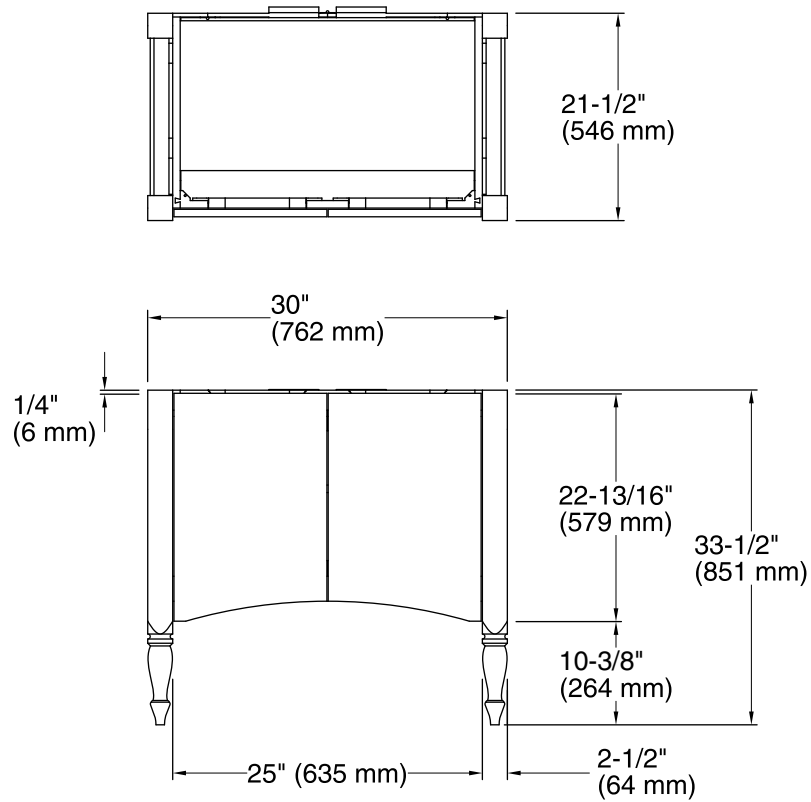

Color	Code	Description
-------	------	-------------

	F40	Cinder
--	-----	--------

Technical Information

All product dimensions are nominal.

Notes

Install this product according to the installation guide.