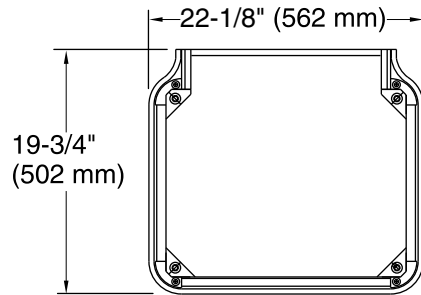

	F2	Black Forest
--	----	--------------

Technical Information

All product dimensions are nominal.

Vanity type: Petite

Notes

Install this product according to the installation guide.