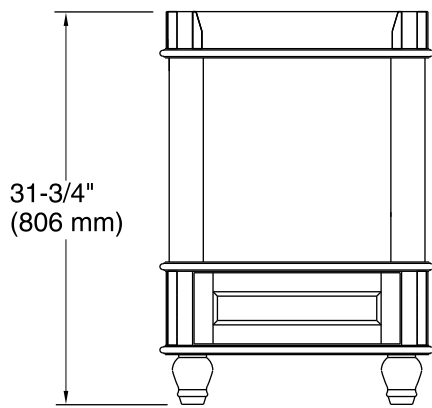

	F2	Black Forest
--	----	--------------

Technical Information

All product dimensions are nominal.

Vanity type: Petite

Notes

Install this product according to the installation guide.