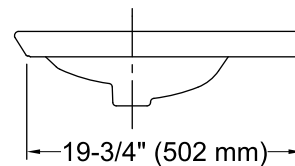

Features

- 8-inch center faucet holes.
- Overflow drain.
- Coordinates with other products in the Kelston collection.

Material

- Vitreous china.

Installation

- Drop-in

Recommended Products/Accessories

K-8998 P-Trap

Technical Information

All product dimensions are nominal.

Bowl configuration:	Single
Installation:	Drop-in
Bowl area (Only):	Length: 15-3/8" (391 mm) Width: 13-3/16" (335 mm) Water depth: 1-7/8" (48 mm)
Number of deck holes:	3
Faucet hole spacing:	8" (203 mm)
Faucet hole(s):	1-3/8" (35 mm)
Drain hole:	1-3/4" (44 mm)
Template:	1081943-7, required, included