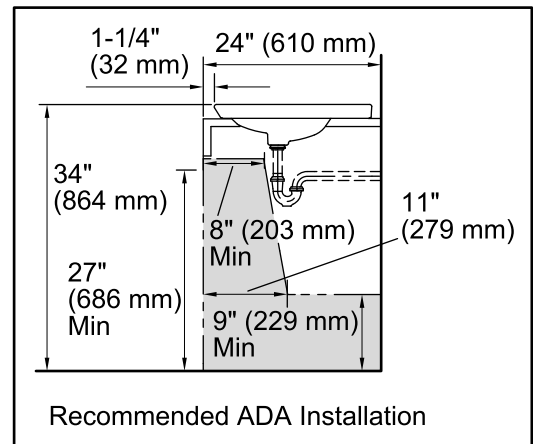

Features

- 8-inch center faucet holes.
- Overflow drain.
- Coordinates with other products in the Kelston collection.

Material

- Vitreous china.

Installation

- Drop-in

Recommended Products/Accessories

K-8998 P-Trap

Technical Information

All product dimensions are nominal.

Bowl configuration:	Single
Installation:	Drop-in
Bowl area (Only):	Length: 15-3/8" (391 mm) Width: 13-3/16" (335 mm) Water depth: 1-7/8" (48 mm)
Number of deck holes:	3
Faucet hole spacing:	8" (203 mm)
Faucet hole(s):	1-3/8" (35 mm)
Drain hole:	1-3/4" (44 mm)
Template:	1081943-7, required, included