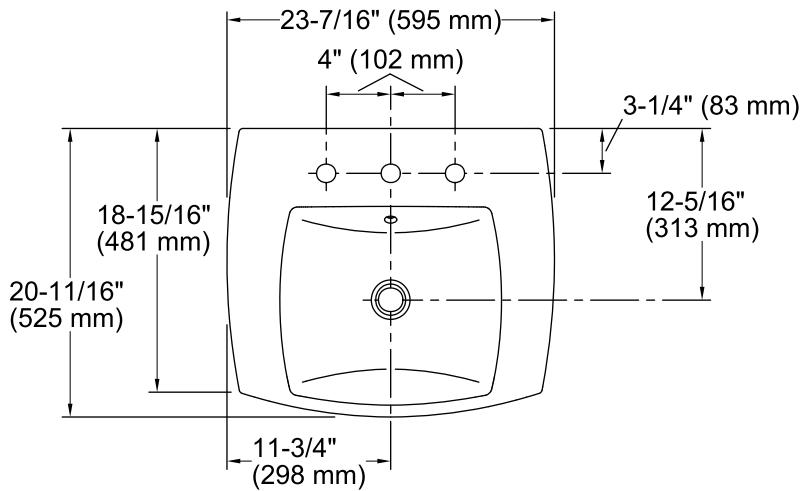

Features

- 8-inch center faucet holes.
- Overflow drain.
- Coordinates with other products in the Kelston collection.

Material

- Vitreous china.

Installation

- Drop-in

Recommended Products/Accessories

K-8998 P-Trap

Technical Information

All product dimensions are nominal.

Bowl configuration:	Single
Installation:	Drop-in
Bowl area (Only):	Length: 15-3/8" (391 mm) Width: 13-3/16" (335 mm) Water depth: 1-7/8" (48 mm)
Number of deck holes:	3
Faucet hole spacing:	8" (203 mm)
Faucet hole(s):	1-3/8" (35 mm)
Drain hole:	1-3/4" (44 mm)
Template:	1081943-7, required, included