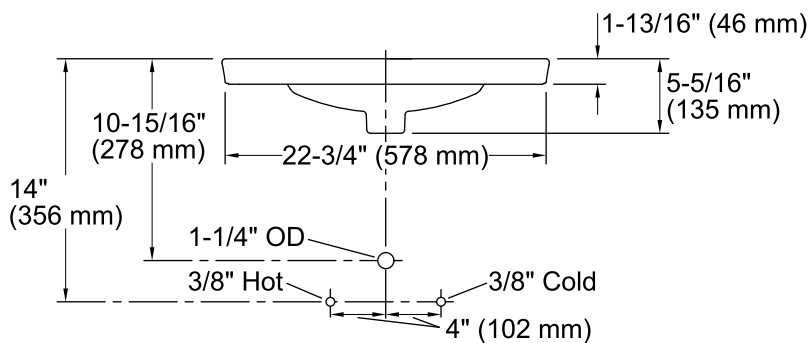

Features

- 8-inch center faucet holes.
- Overflow drain.
- Coordinates with other products in the Kelston collection.

Material

- Vitreous china.

Installation

- Drop-in

Recommended Products/Accessories

K-8998 P-Trap

Technical Information

All product dimensions are nominal.

Bowl configuration:	Single
Installation:	Drop-in
Bowl area (Only):	Length: 15-3/8" (391 mm) Width: 13-3/16" (335 mm) Water depth: 1-7/8" (48 mm)
Number of deck holes:	3
Faucet hole spacing:	8" (203 mm)
Faucet hole(s):	1-3/8" (35 mm)
Drain hole:	1-3/4" (44 mm)
Template:	1081943-7, required, included