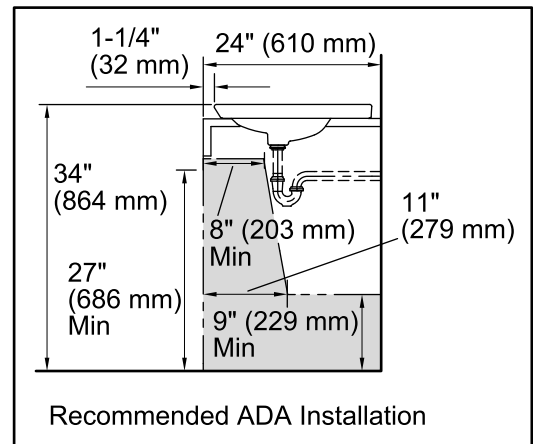

## Features

- 4-inch center faucet holes.
- Overflow drain.
- Coordinates with other products in the Kelston collection.

### Technical Information

All product dimensions are nominal.

Bowl configuration:	Single
Installation:	Drop-in
Bowl area (Only):	Length: 15-3/8" (391 mm) Width: 13-3/16" (335 mm) Water depth: 1-7/8" (48 mm)
Number of deck holes:	3
Faucet hole spacing:	4" (102 mm)
Faucet hole(s):	1-1/4" (32 mm)
Drain hole:	1-3/4" (44 mm)
Template:	1081943-7, required, included