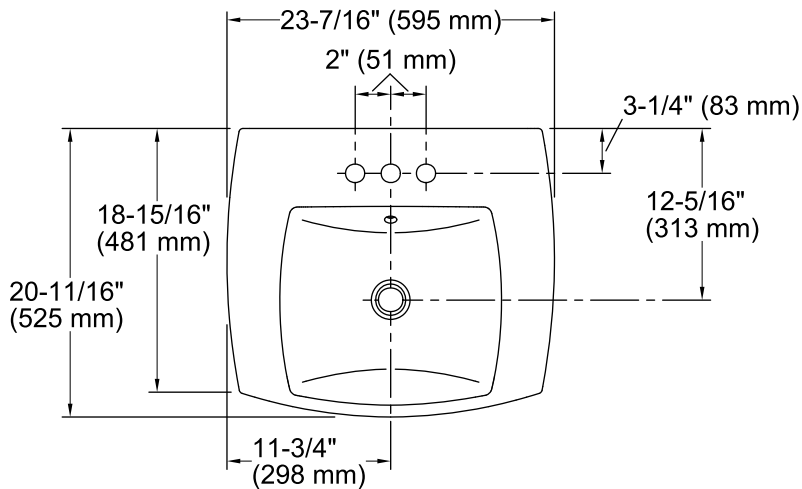

## Features

- 4-inch center faucet holes.
- Overflow drain.
- Coordinates with other products in the Kelston collection.

### Technical Information

All product dimensions are nominal.

Bowl configuration:	Single
Installation:	Drop-in
Bowl area (Only):	Length: 15-3/8" (391 mm) Width: 13-3/16" (335 mm) Water depth: 1-7/8" (48 mm)
Number of deck holes:	3
Faucet hole spacing:	4" (102 mm)
Faucet hole(s):	1-1/4" (32 mm)
Drain hole:	1-3/4" (44 mm)
Template:	1081943-7, required, included