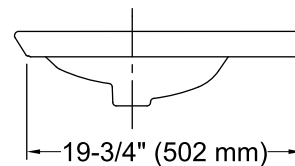

### Technical Information

All product dimensions are nominal.

Bowl configuration:	Single
Installation:	Drop-in
Bowl area (Only):	Length: 15-3/8" (391 mm) Width: 13-3/16" (335 mm) Water depth: 1-7/8" (48 mm)
Number of deck holes:	3
Faucet hole spacing:	4" (102 mm)
Faucet hole(s):	1-1/4" (32 mm)
Drain hole:	1-3/4" (44 mm)
Template:	1081943-7, required, included