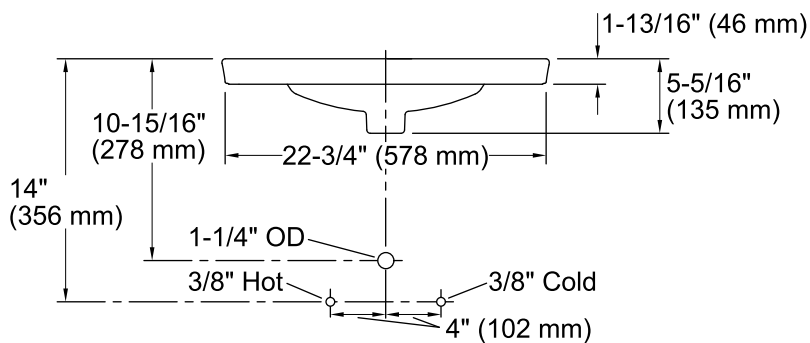

### Technical Information

All product dimensions are nominal.

Bowl configuration:	Single
Installation:	Drop-in
Bowl area (Only):	Length: 15-3/8" (391 mm) Width: 13-3/16" (335 mm) Water depth: 1-7/8" (48 mm)
Number of deck holes:	3
Faucet hole spacing:	4" (102 mm)
Faucet hole(s):	1-1/4" (32 mm)
Drain hole:	1-3/4" (44 mm)
Template:	1081943-7, required, included