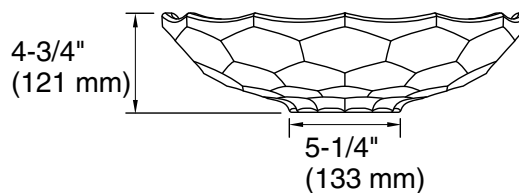

Color	Code	Description
	B11	Ice
	TG1	Translucent Dusk
	TG2	Translucent Dew
	TG3	Translucent Doe
	TG6	Translucent Sapphire
	TG7	Translucent Sandalwood
	TG8	Translucent Stone

Technical Information

All product dimensions are nominal.

Bowl configuration:	Single
Installation:	Vessel
Bowl area:	Diameter: 16-7/16" (418 mm) Bowl depth: 4" (102 mm) Water depth: 4" (102 mm)

Notes

Install this product according to the installation instructions.