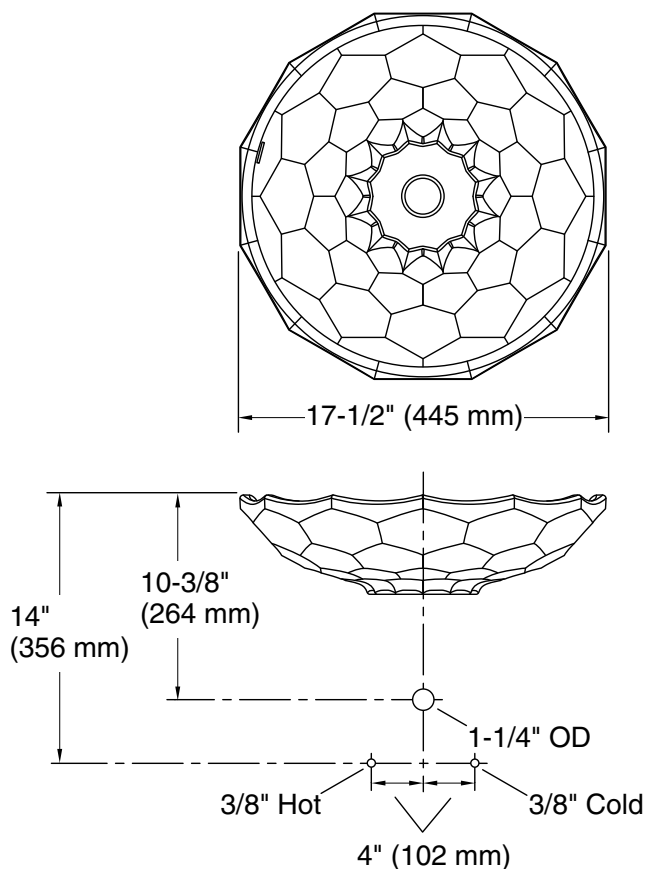

Features

- Generously sized basin with light-reflecting facets.
- Fits on a standard-size countertop and works with a range of faucet styles.
- Allows flexible faucet and accessory installation.

Material

Color	Code	Description
	B11	Ice
	TG1	Translucent Dusk
	TG2	Translucent Dew
	TG3	Translucent Doe
	TG6	Translucent Sapphire
	TG7	Translucent Sandalwood
	TG8	Translucent Stone

Technical Information

All product dimensions are nominal.

Bowl configuration:	Single
Installation:	Vessel
Bowl area:	Diameter: 16-7/16" (418 mm) Bowl depth: 4" (102 mm) Water depth: 4" (102 mm)

Notes

Install this product according to the installation instructions.