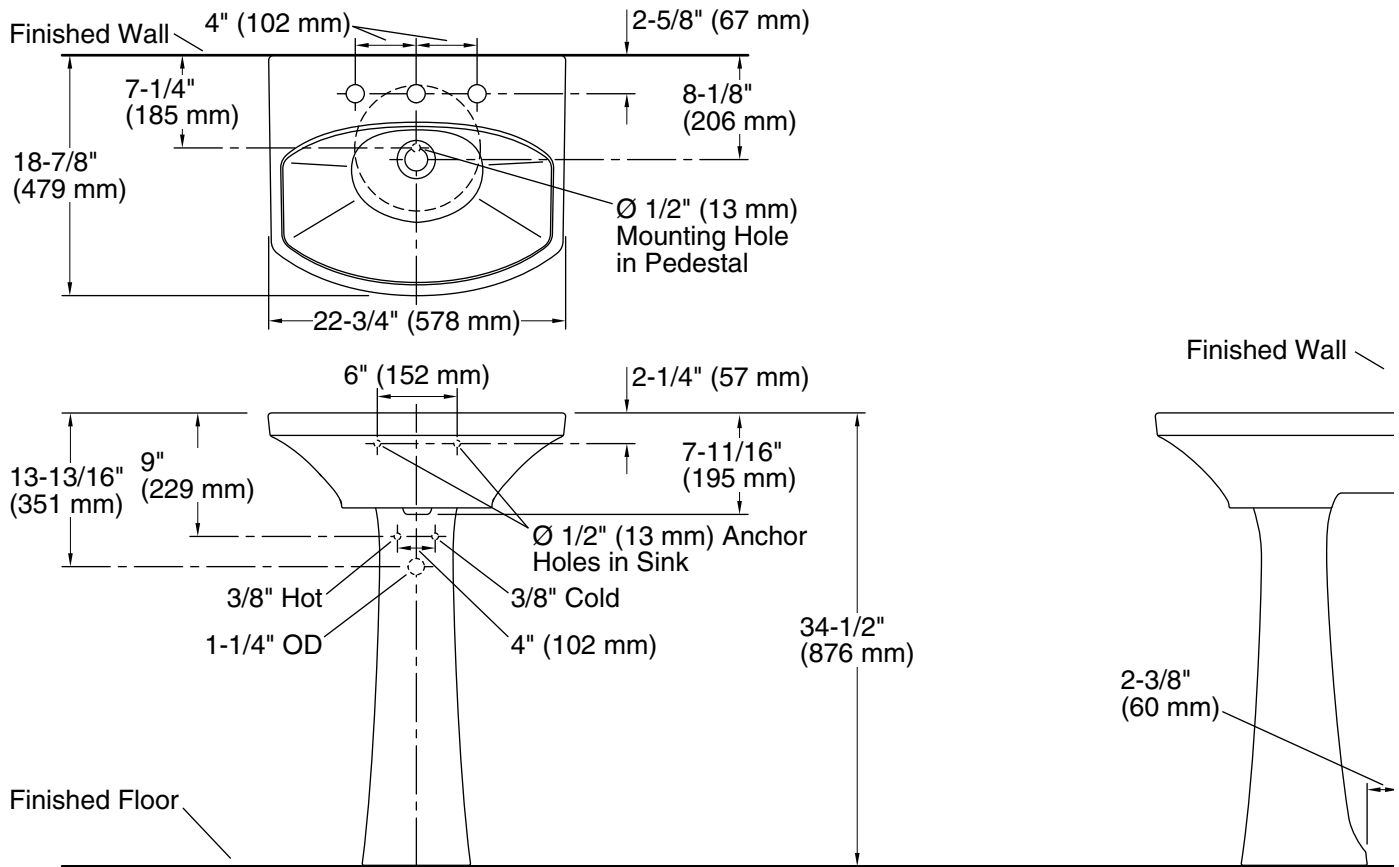

Features

- 8" (203 mm) centerset faucet holes.
- Overflow drain.
- Combination consists of the K-2363-8 basin and the K-2364 pedestal.
- Coordinates with other products in the Cimarron collection.

Material

Color tiles intended for reference only.

Color	Code	Description
	0	White
	96	Biscuit
	NY	Dune
	95	Ice™ Grey
	G9	Sandbar
	7	Black Black™

Technical Information

All product dimensions are nominal.

Bowl configuration:	Single
Installation:	Pedestal
Bowl area (Only):	Length: 21" (533 mm) Width: 12-3/4" (324 mm) Water depth: 3-5/8" (92 mm)
Number of deck holes:	3
Faucet hole spacing:	8" (203 mm)
Faucet hole(s):	1-3/8" (35 mm)
Drain hole:	1-3/4" (44 mm)