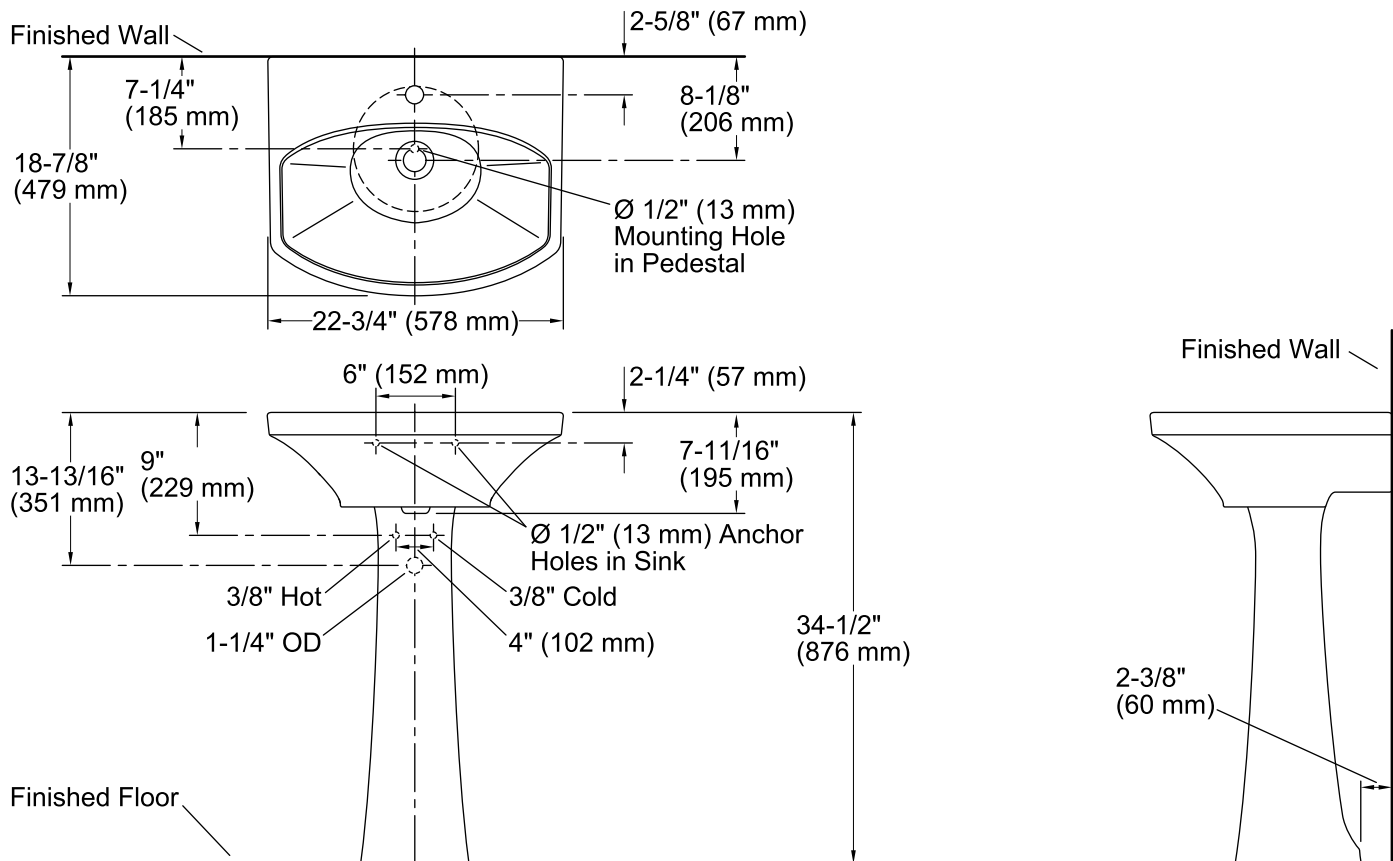

Features

- Single faucet hole.
- Overflow drain.
- Combination consists of the K-2363-1 basin and the K-2364 pedestal.
- Coordinates with other products in the Cimarron collection.

Material

- Vitreous china.

Installation

- Pedestal

Included Components

Product consists of:

K-2364 Bathroom Sink Pedestal

K-2363-1 Pedestal Bathroom Sink Basin

Additional Components:

Pedestal accessory pack

Technical Information

All product dimensions are nominal.

Bowl configuration:	Single
Installation:	Pedestal
Bowl area (Only):	Length: 21" (533 mm) Width: 12-3/4" (324 mm) Water depth: 3-5/8" (92 mm)
Number of deck holes:	1
Faucet hole(s):	1-3/8" (35 mm)
Drain hole:	1-3/4" (44 mm)